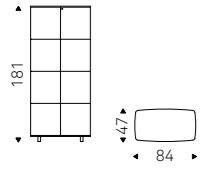

Concerto

Studio 28 | 2003

Vetrina in cristallo trasparente con cielo e fondo in cuoio come da campionario. Con 2 luci a led.

Clear glass showcase with top and bottom covered in leather as per sample card. 2 led lights included.