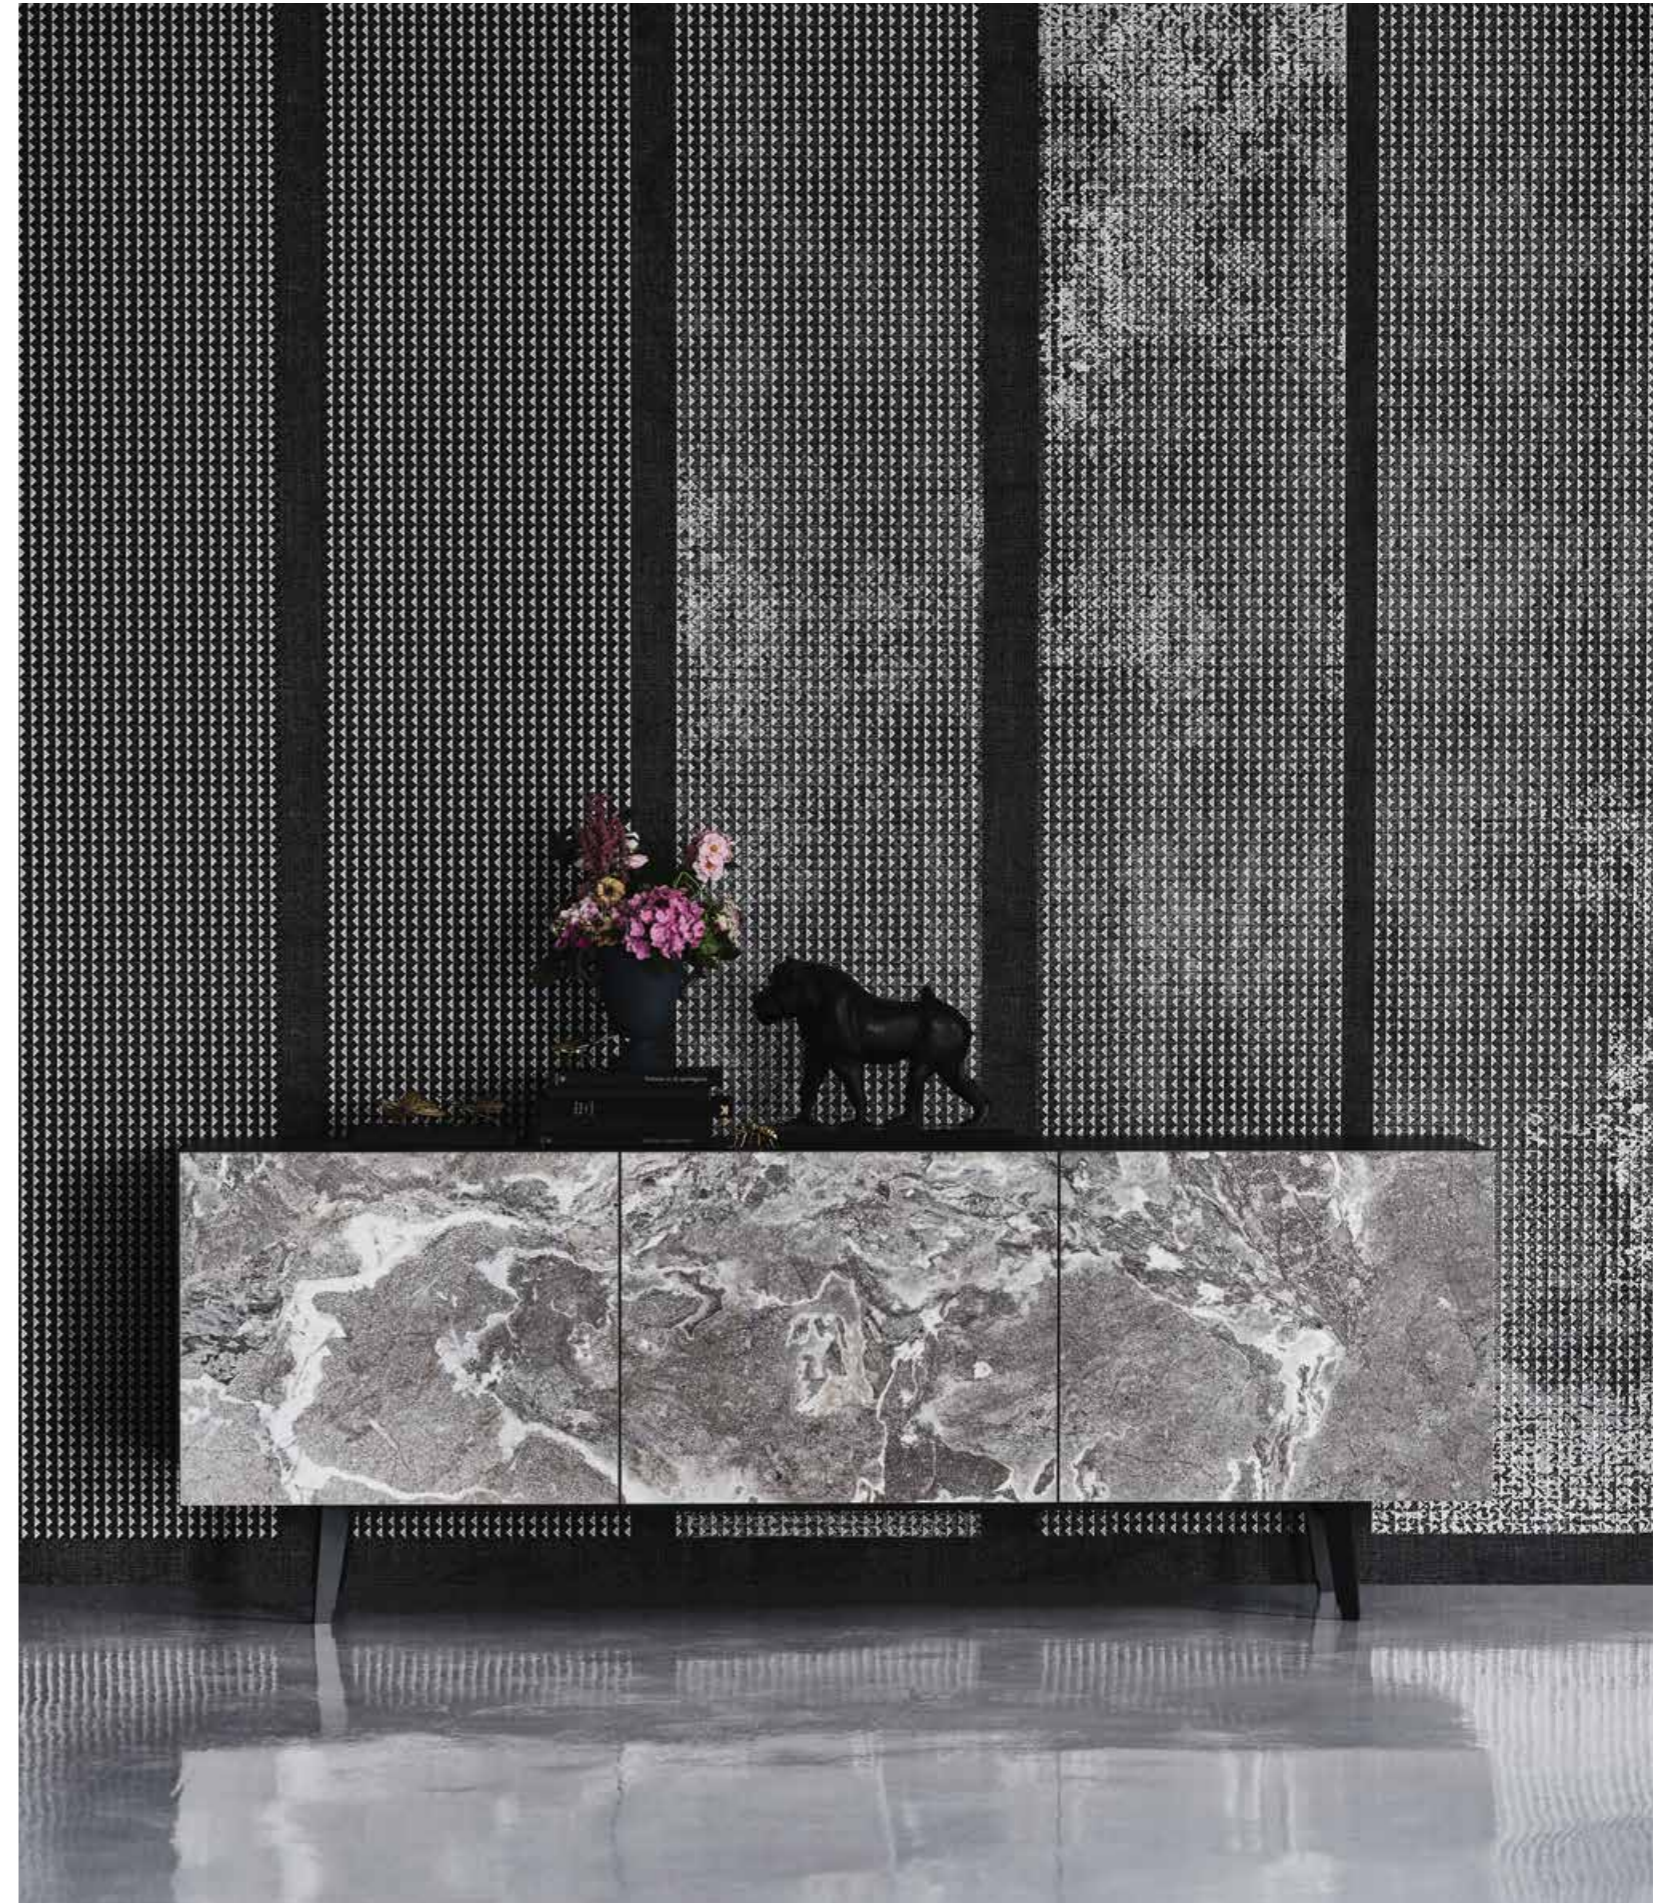

Metropol

Paolo Cattelan | 2017

Madia contenitore in legno goffrato graphite, bianco, nero o in legno laccato titanio. Base in acciaio goffrato in tinta o goffrato titanio. Ante in ceramica Marmi nei colori Alabastro, Supreme, Ardesia, Golden Calacatta opaco, Golden Calacatta lucido, Portoro opaco, Portoro lucido, Sahara Noir lucido, Emperador, Makalu, Breccia o Arenal con profili in alluminio verniciato titanio goffrato. Ripiani interni in cristallo trasparente.

Optional: cassetto interno posizionabile su ognuna delle ante.
Optional: top in cristallo extrachiaro acidato verniciato bianco, graphite o nero o in cristallo specchiato bronzo.

Sideboard in lacquered graphite, white, black embossed wood or lacquered titanium wood. Embossed steel base in the same color or lacquered titanium. Doors in ceramic Marmi Alabastro, Supreme, Ardesia, matt Golden Calacatta, glossy Golden Calacatta, matt Portoro, glossy Portoro, glossy Sahara Noir, Emperador, Makalu, Breccia or Arenal with embossed titanium aluminum profiles. Internal clear glass shelves.

Optional: internal drawer in each door.

Optional: top in extra clear frosted glass painted white, graphite or black or bronze mirrored glass.