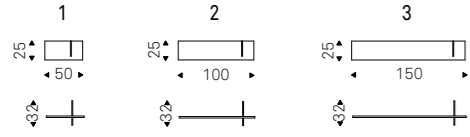

Cross

Philip Jackson | 2013

Mensola in legno verniciato gofrato graphite e inserto gofrato bianco.

Shelf in graphite embossed lacquered wood with white embossed insert.