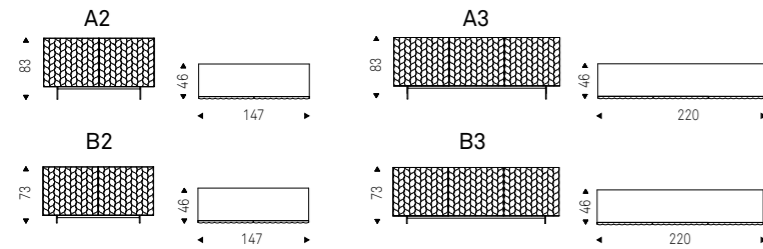

Lavander

Paolo Cattelan | 2020

Madia contenitore a due o tre ante in legno laccato graphite opaco, titanio, Brushed Bronze o Brushed Grey. Piedini in acciaio inox lucido o verniciati graphite opaco. Ripiani interni in cristallo trasparente. Optional: cassetto interno posizionabile su ognuna delle ante.

Sideboard 2 or 3 doors in matt graphite or titanium lacquered wood, Brushed Bronze or Brushed Grey. Polished stainless steel feet or graphite varnished. Internal clear glass shelves. Optional: internal drawer in each door.