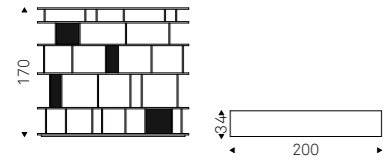

Loft

Philip Jackson | 2009

Libreria in MDF laccato bianco gofrato fine o noce Canaletto.

Bookcase in white lacquered embossed MDF or Canaletto walnut.