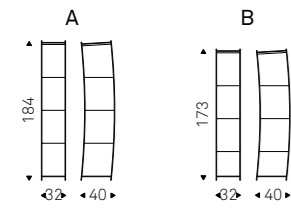

CHANTAL A1-A2 showcases in burned oak - CHENNAI rug

Wind

Studio 28 | 2003

Vetrina in cristallo trasparente con anta e schiena curvi e particolari in acciaio. Con luce a led.

Clear glass showcase with curved door and back with steel details. Led light included.