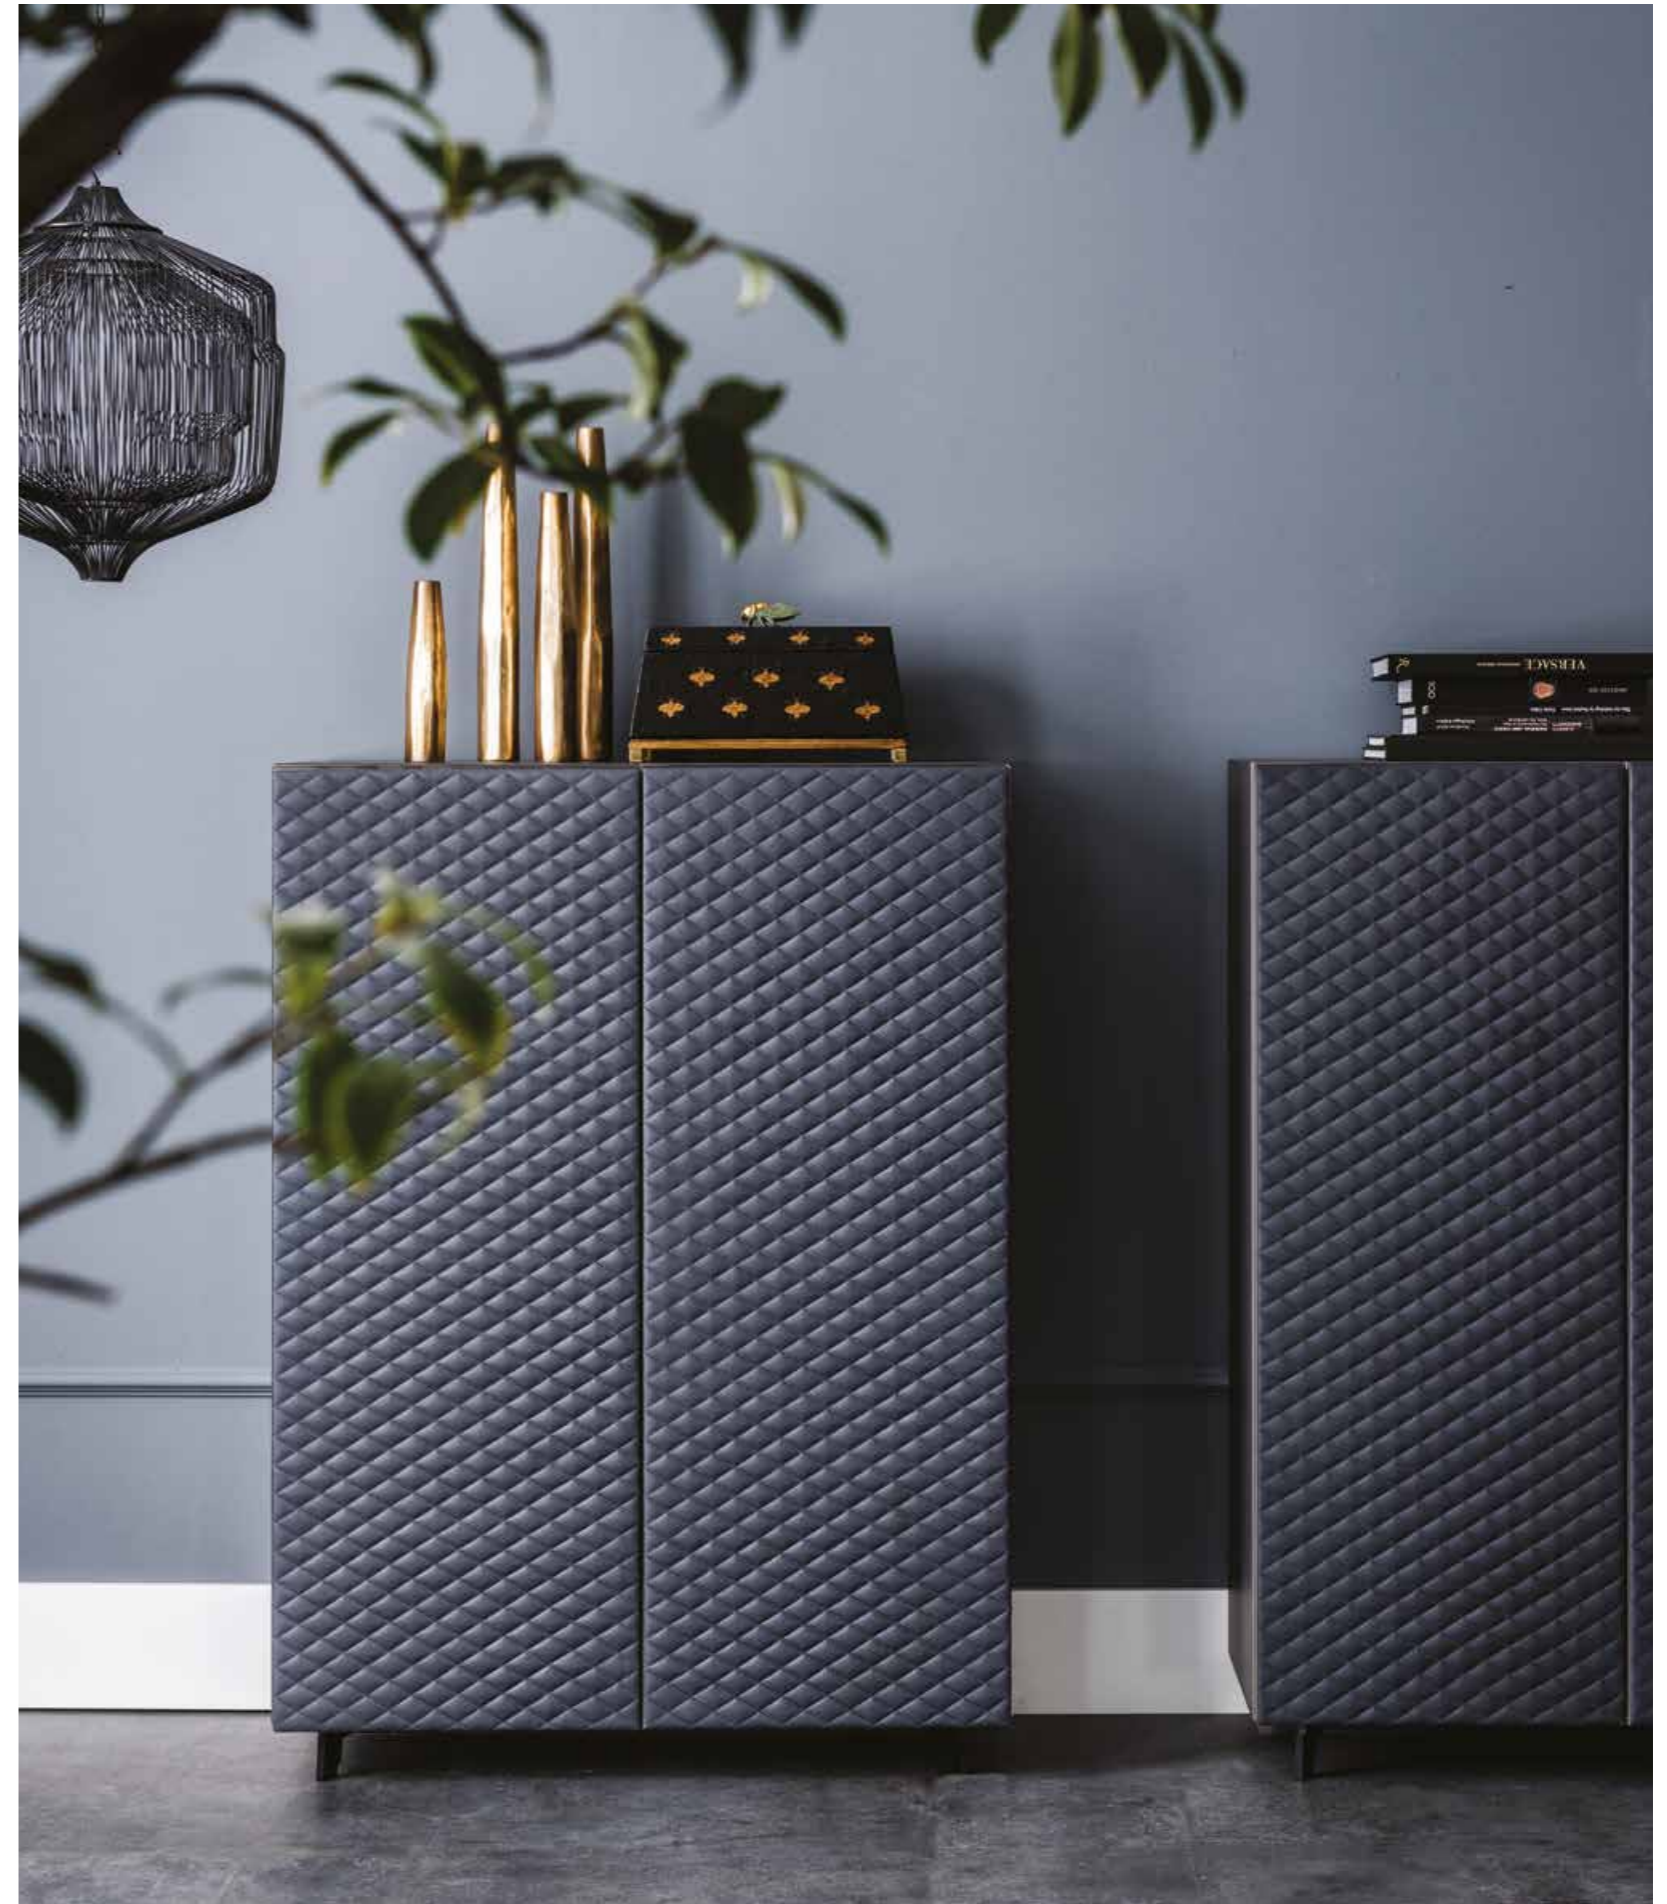

Tiffany

Paolo Cattelan | 2017

Madia contenitore in legno goffrato graphite, bianco o nero con base in acciaio goffrato in tinta. Ante rivestite in ecopelle o pelle trapuntata nei colori come da campionario con profili in alluminio verniciato titanio goffrato. Interno parzialmente specchiato e ripiani in cristallo fumé. opzionale: kit luce interna a led.

Sideboard in lacquered graphite, white or black embossed wood. Embossed steel base in the same color. Doors covered and quilted in synthetic leather or soft leather as per sample card with embossed titanium aluminum profiles. Partially mirrored inside and fumé glass shelves. Optional: internal led light kit.