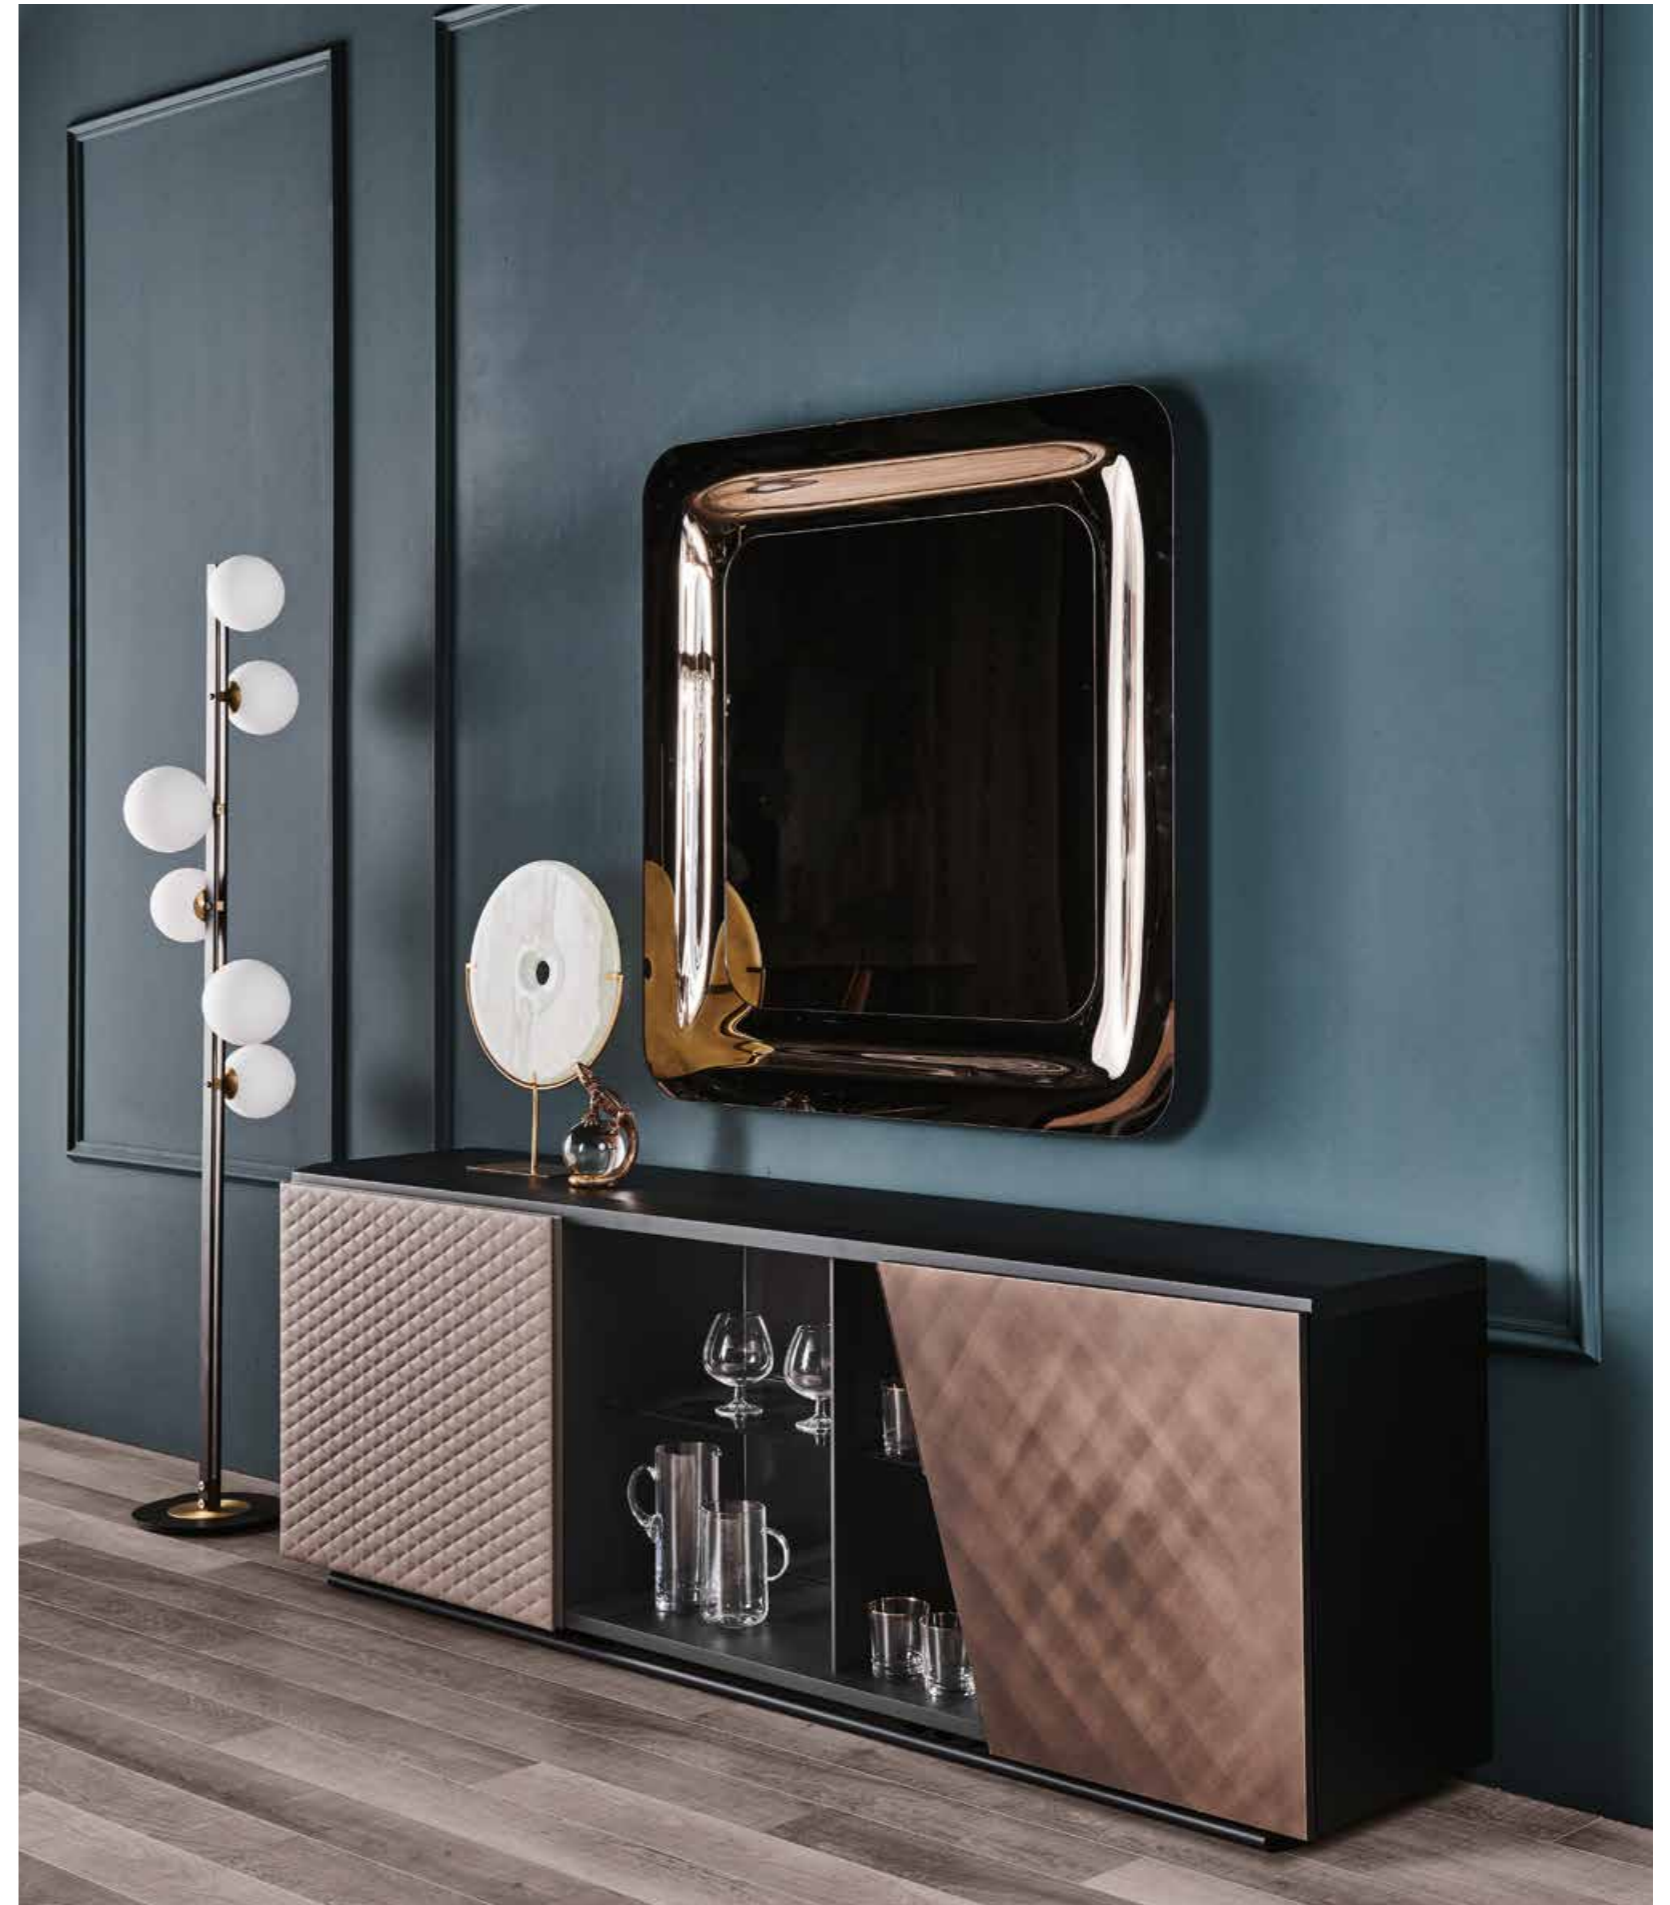

Sideboard in lacquered titanium or black embossed wood. Titanium or black embossed steel base. Left door covered and quilted in synthetic leather or soft leather as per sample card with embossed titanium aluminum profiles. Central section with mirror. Right door in Canaletto walnut, burned oak or Brushed Bronze with black chrome details. Internal fumé glass shelves.