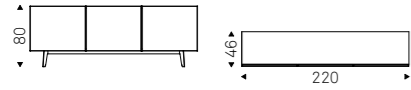

Metropol

Paolo Cattelan | 2017

Madia contenitore in legno goffrato graphite, bianco, nero o in legno laccato titanio. Base in acciaio goffrato in tinta o goffrato titanio. Ante in ceramica Marmi nei colori Alabastro, Supreme, Ardesia, Golden Calacatta opaco, Golden Calacatta lucido, Portoro opaco, Portoro lucido, Sahara Noir lucido, Emperador, Makalu, Breccia o Arenal con profili in alluminio verniciato titanio goffrato. Ripiani interni in cristallo trasparente.

Optional: cassetto interno posizionabile su ognuna delle ante.
Optional: top in cristallo extrachiaro acidato verniciato bianco, graphite o nero o in cristallo specchiato bronzo.

Sideboard in lacquered graphite, white, black embossed wood or lacquered titanium wood. Embossed steel base in the same color or lacquered titanium. Doors in ceramic Marmi Alabastro, Supreme, Ardesia, matt Golden Calacatta, glossy Golden Calacatta, matt Portoro, glossy Portoro, glossy Sahara Noir, Emperador, Makalu, Breccia or Arenal with embossed titanium aluminum profiles. Internal clear glass shelves.

Optional: internal drawer in each door.

Optional: top in extra clear frosted glass painted white, graphite or black or bronze mirrored glass.