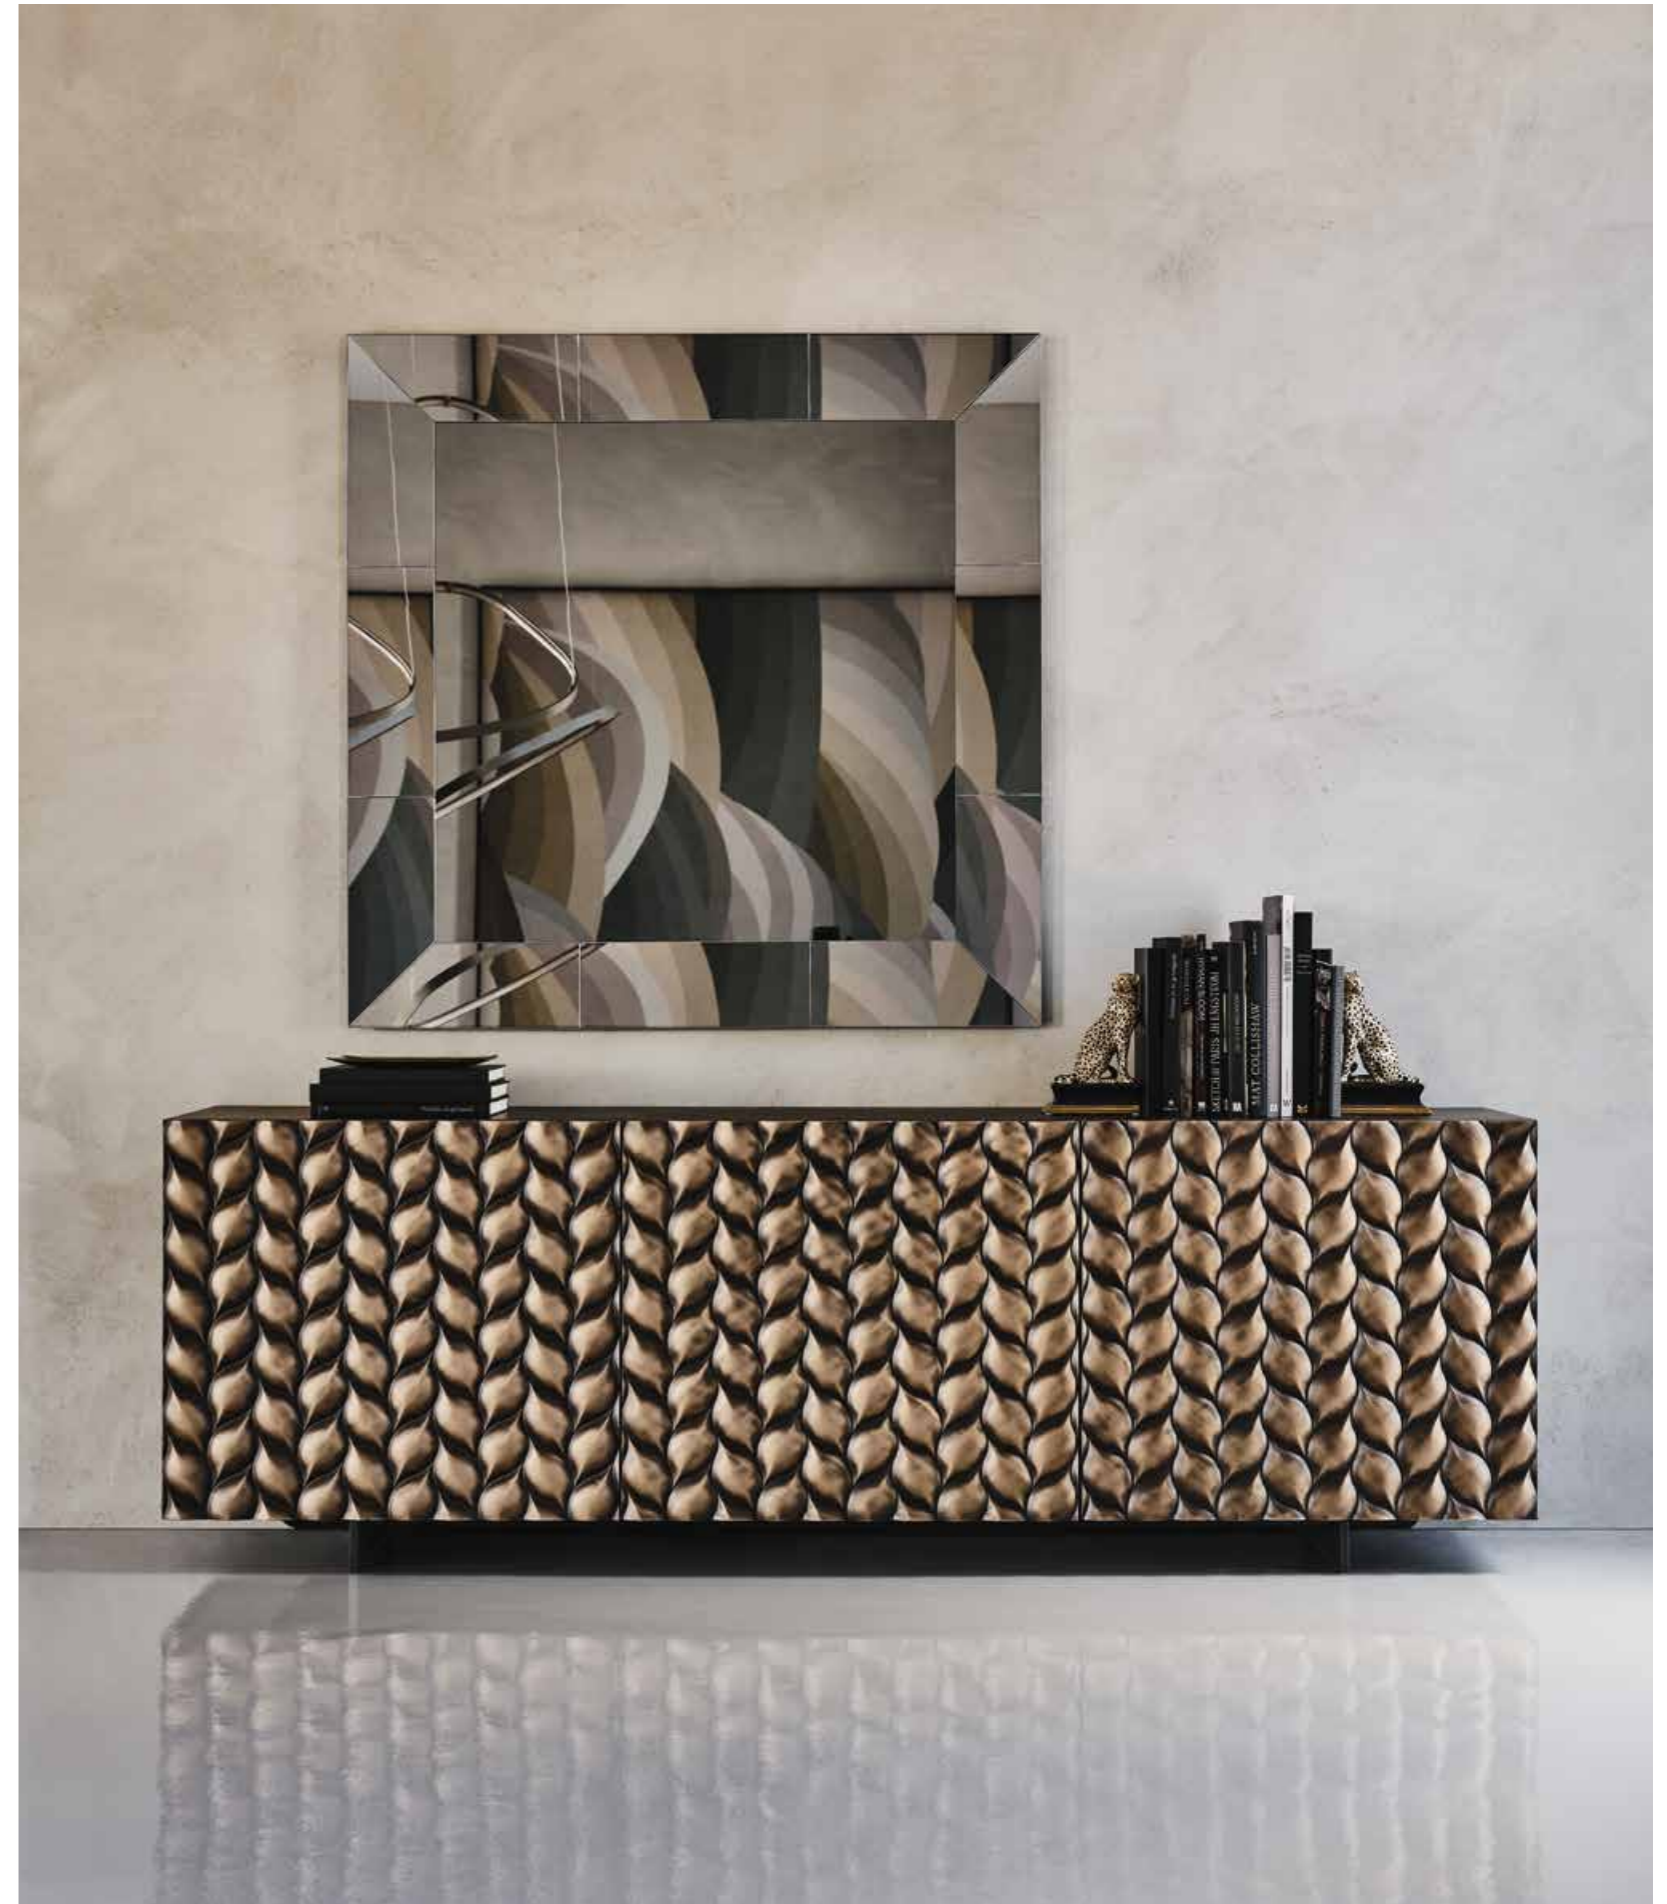

Lavander

Paolo Cattelan | 2020

Madia contenitore a due o tre ante in legno laccato graphite opaco, titanio, Brushed Bronze o Brushed Grey. Piedini in acciaio inox lucido o verniciati graphite opaco. Ripiani interni in cristallo trasparente. Optional: cassetto interno posizionabile su ognuna delle ante.

Sideboard 2 or 3 doors in matt graphite or titanium lacquered wood, Brushed Bronze or Brushed Grey. Polished stainless steel feet or graphite varnished. Internal clear glass shelves. Optional: internal drawer in each door.