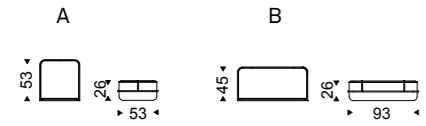

Tresor

P. Cattelan - C. Rocchetti | 2018

Mensola in acciaio verniciato goffrato titanio o nero e
cristallo specchiato bronzo.

Shelf in titanium or black embossed lacquered steel and
bronze mirrored glass.

◀ TRESOR A shelf with black frame and bronze mirrored glass
▶ TRESOR B shelves with black frame and bronze mirrored glass