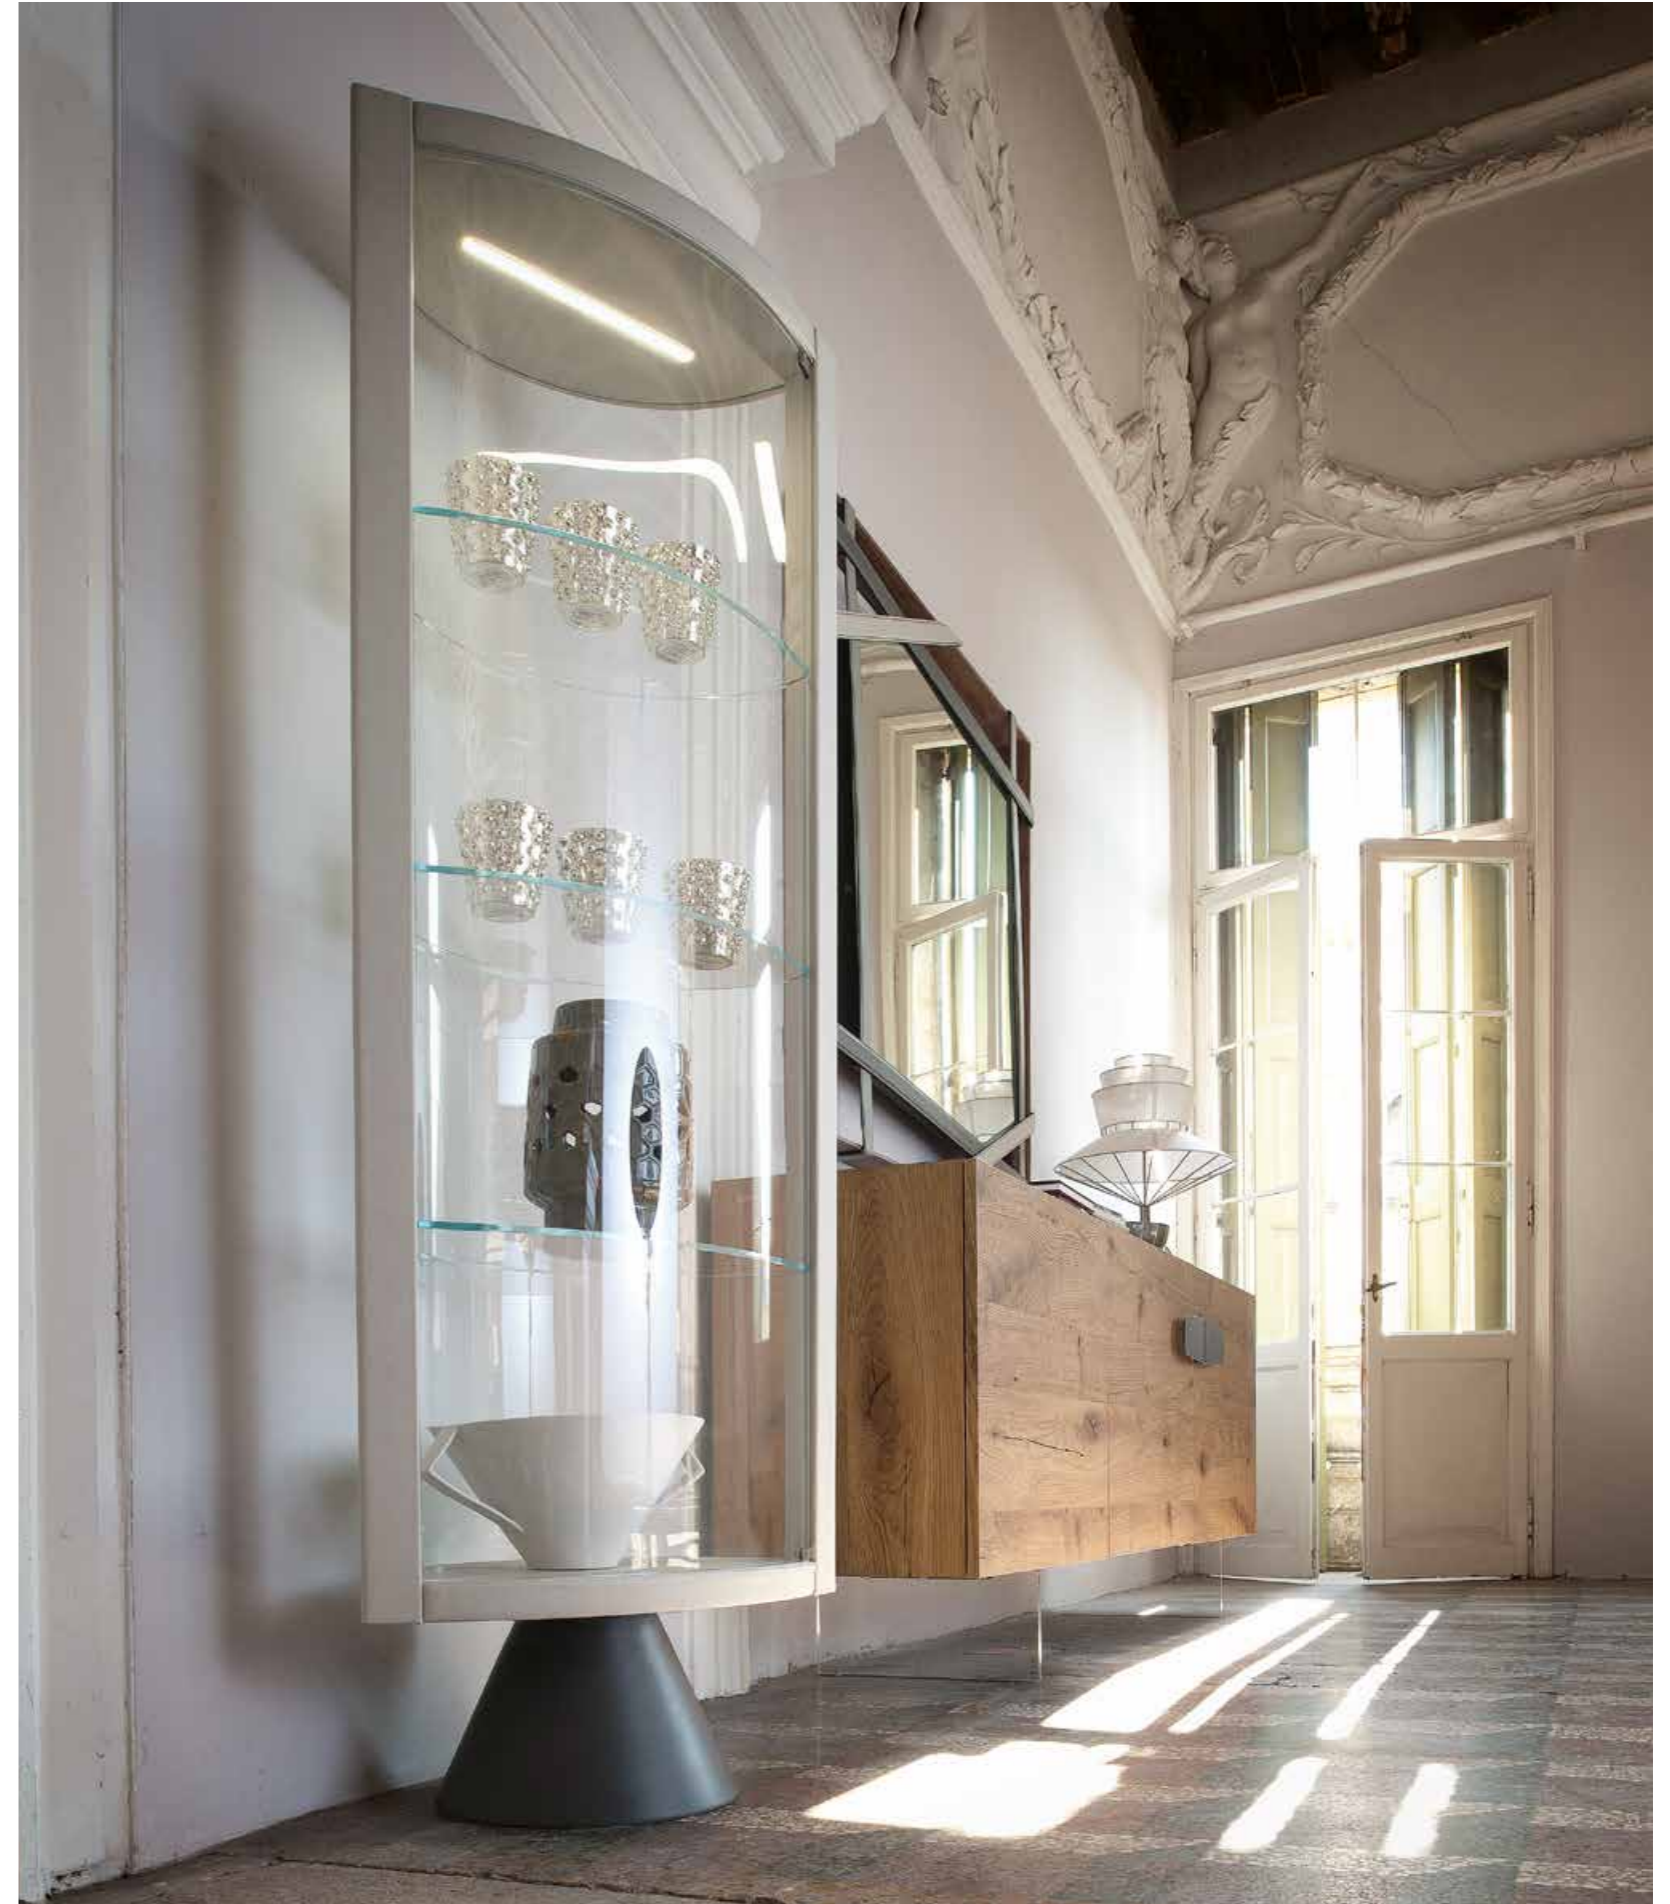

Saba

Aldo Greco | 2014

Vetrina girevole in cristallo trasparente extrachiaro e struttura in noce Canaletto o rivestita in pelle come da campionario. Ripiani interni in cristallo trasparente extrachiaro. Base in acciaio verniciato gofrato graphite. Con luce a led.

Swiveling extra clear glass showcase with Canaletto walnut frame or covered in soft leather as per sample card. Internal extra clear glass shelves. Base in graphite embossed lacquered steel. Led light included.

◀ SABA showcase with frame covered in soft leather 891 testa di moro
▶ SABA showcase with frame covered in soft leather 947 oyster