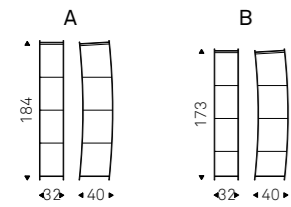

Open Wind

Studio 28 | 2003

Vetrina a giorno in cristallo trasparente e particolari in acciaio inox lucido.

Open showcase in clear glass and polished stainless steel details.