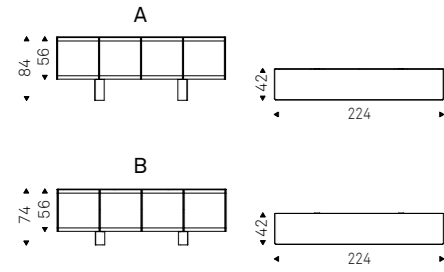

Boutique

Alberto Danese | 2019

Madia con struttura e piedi in acciaio verniciato goffrato nero, ante e fianchi in cristallo fumè con fasce in cristallo verniciato nero. Top e fondo in cristallo verniciato nero acidato, schienale interno in ecopelle o pelle trapuntata come da campionario. Ripiano interno in cristallo fumè. Illuminazione a led inclusa.

Sideboard with frame and feet in black embossed lacquered steel, doors and sides in fumé glass with stripes in black painted glass. Top and bottom in black painted frosted glass, internal back covered and quilted in soft leather or synthetic leather as per sample card. Internal shelf in fumé glass. LED light included.