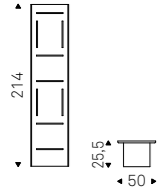

Fifty

Luigi Trenti | 2010

Libreria componibile a muro in legno gofrato bronzo o bianco. Fornita di attacchi per aggancio sopra/sotto.

Modula wall bookcase in bronze or white lacquered embossed wood. Supplied with wall brackets for upside/down hooking.