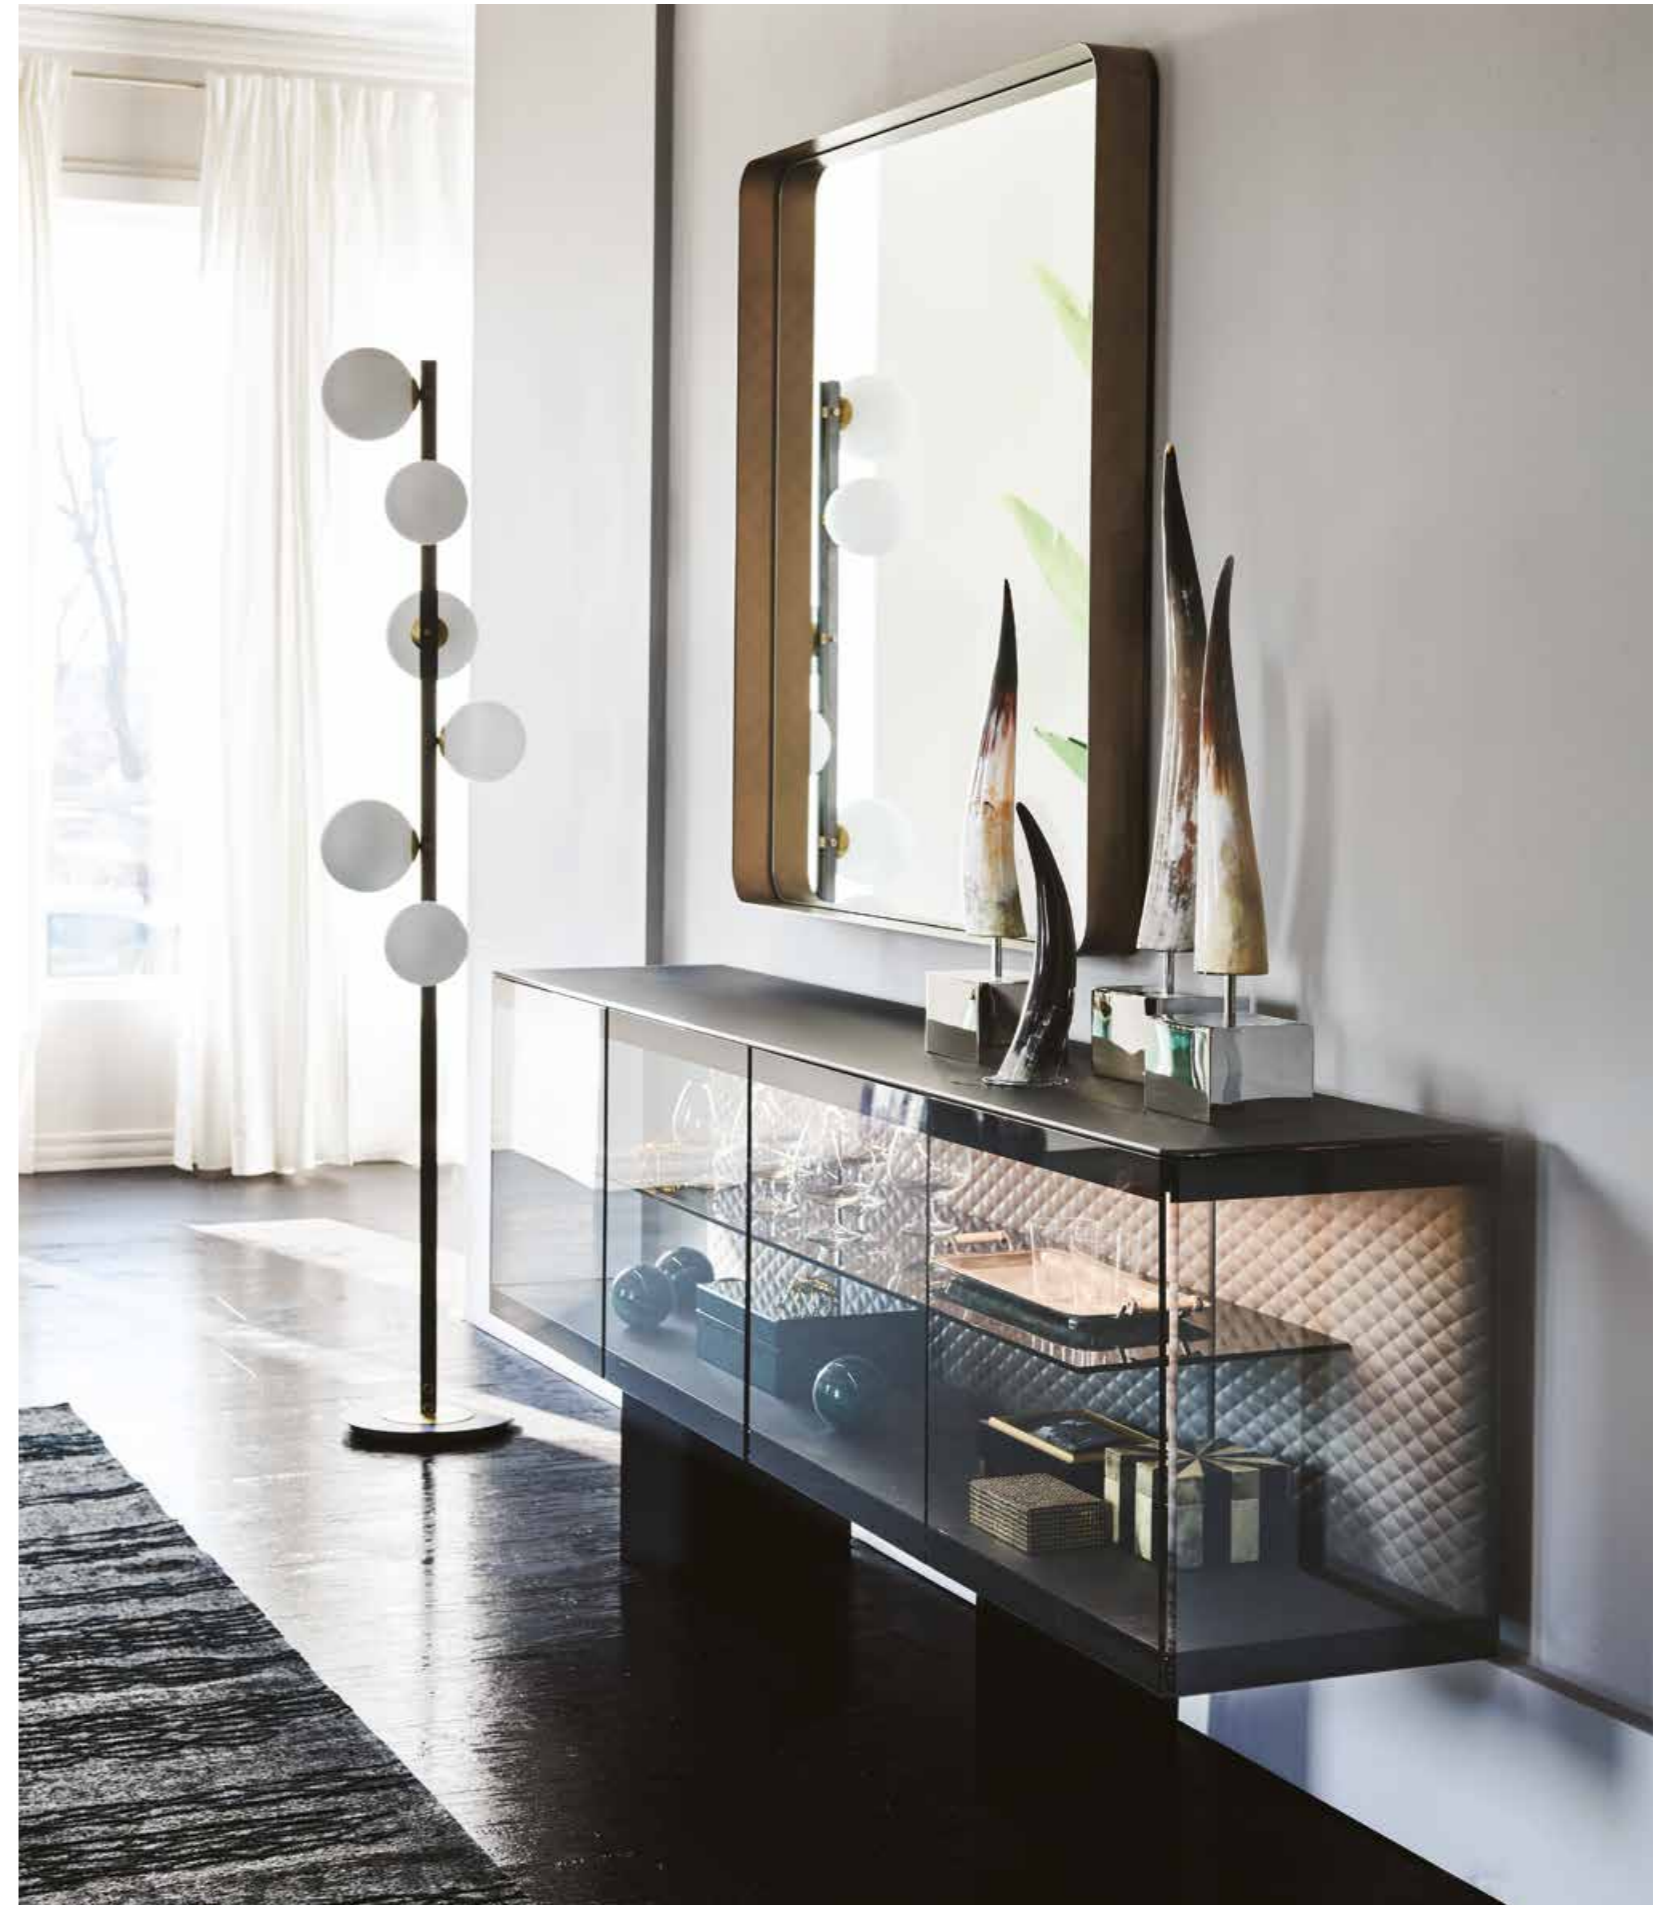

VOYAGER B3 sideboard with glossy moka structure and doors/top in bronze mirrored glass with golden decorations

VOYAGER B3 sideboard with matt graphite structure and doors in bronze frosted mirrored glass with glossy black decorations

Sideboard with frame and feet in black embossed lacquered steel, doors and sides in fumé glass with stripes in black painted glass. Top and bottom in black painted frosted glass, internal back covered and quilted in soft leather or synthetic leather as per sample card. Internal shelf in fumé glass. LED light included.