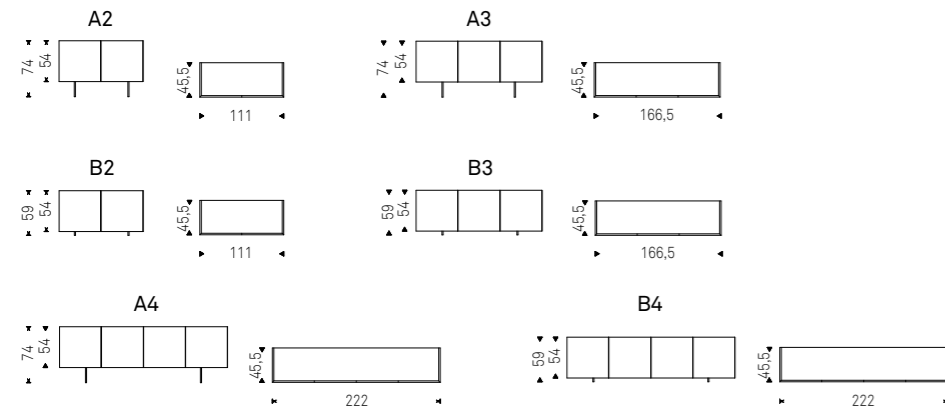

Arizona

Alessio Bassan | 2018

Madia contenitore in legno Brushed Bronze o Brushed Grey. Top in cristallo extrachiaro verniciato moka acidato. Piedi in acciaio verniciato goffrato nero. Ripiani interni in legno color graphite.

Sideboard in Brushed Bronze or Brushed Grey. Top in extra clear moka painted frosted glass. Black embossed lacquered steel feet. Internal shelves in graphite painted wood.