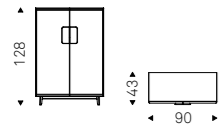

Tudor

Paolo Cattelan | 2020

Madia contenitore in legno gofrato graphite, nero, Brushed Bronze o Brushed Grey, con ante in Brushed Bronze o Brushed Grey. Piedini in acciaio verniciato gofrato graphite o nero. Interno parzialmente specchiato e ripiani in cristallo fumé.
Optional: kit luce interna a led.

Sideboard embossed lacquered graphite, black, Brushed Bronze or Brushed Grey wood, with doors in Brushed Bronze or Brushed Grey wood. Feet in graphite or black embossed lacquered steel. Partially mirrored inside and fumé glass shelves.
Optional: internal led light kit.