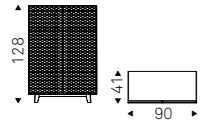

Tiffany

Paolo Cattelan | 2017

Madia contenitore in legno goffrato graphite, bianco o nero con base in acciaio goffrato in tinta. Ante rivestite in ecopelle o pelle trapuntata nei colori come da campionario con profili in alluminio verniciato titanio goffrato. Interno parzialmente specchiato e ripiani in cristallo fumé. opzionale: kit luce interna a led.

Sideboard in lacquered graphite, white or black embossed wood. Embossed steel base in the same color. Doors covered and quilted in synthetic leather or soft leather as per sample card with embossed titanium aluminum profiles. Partially mirrored inside and fumé glass shelves. Optional: internal led light kit.