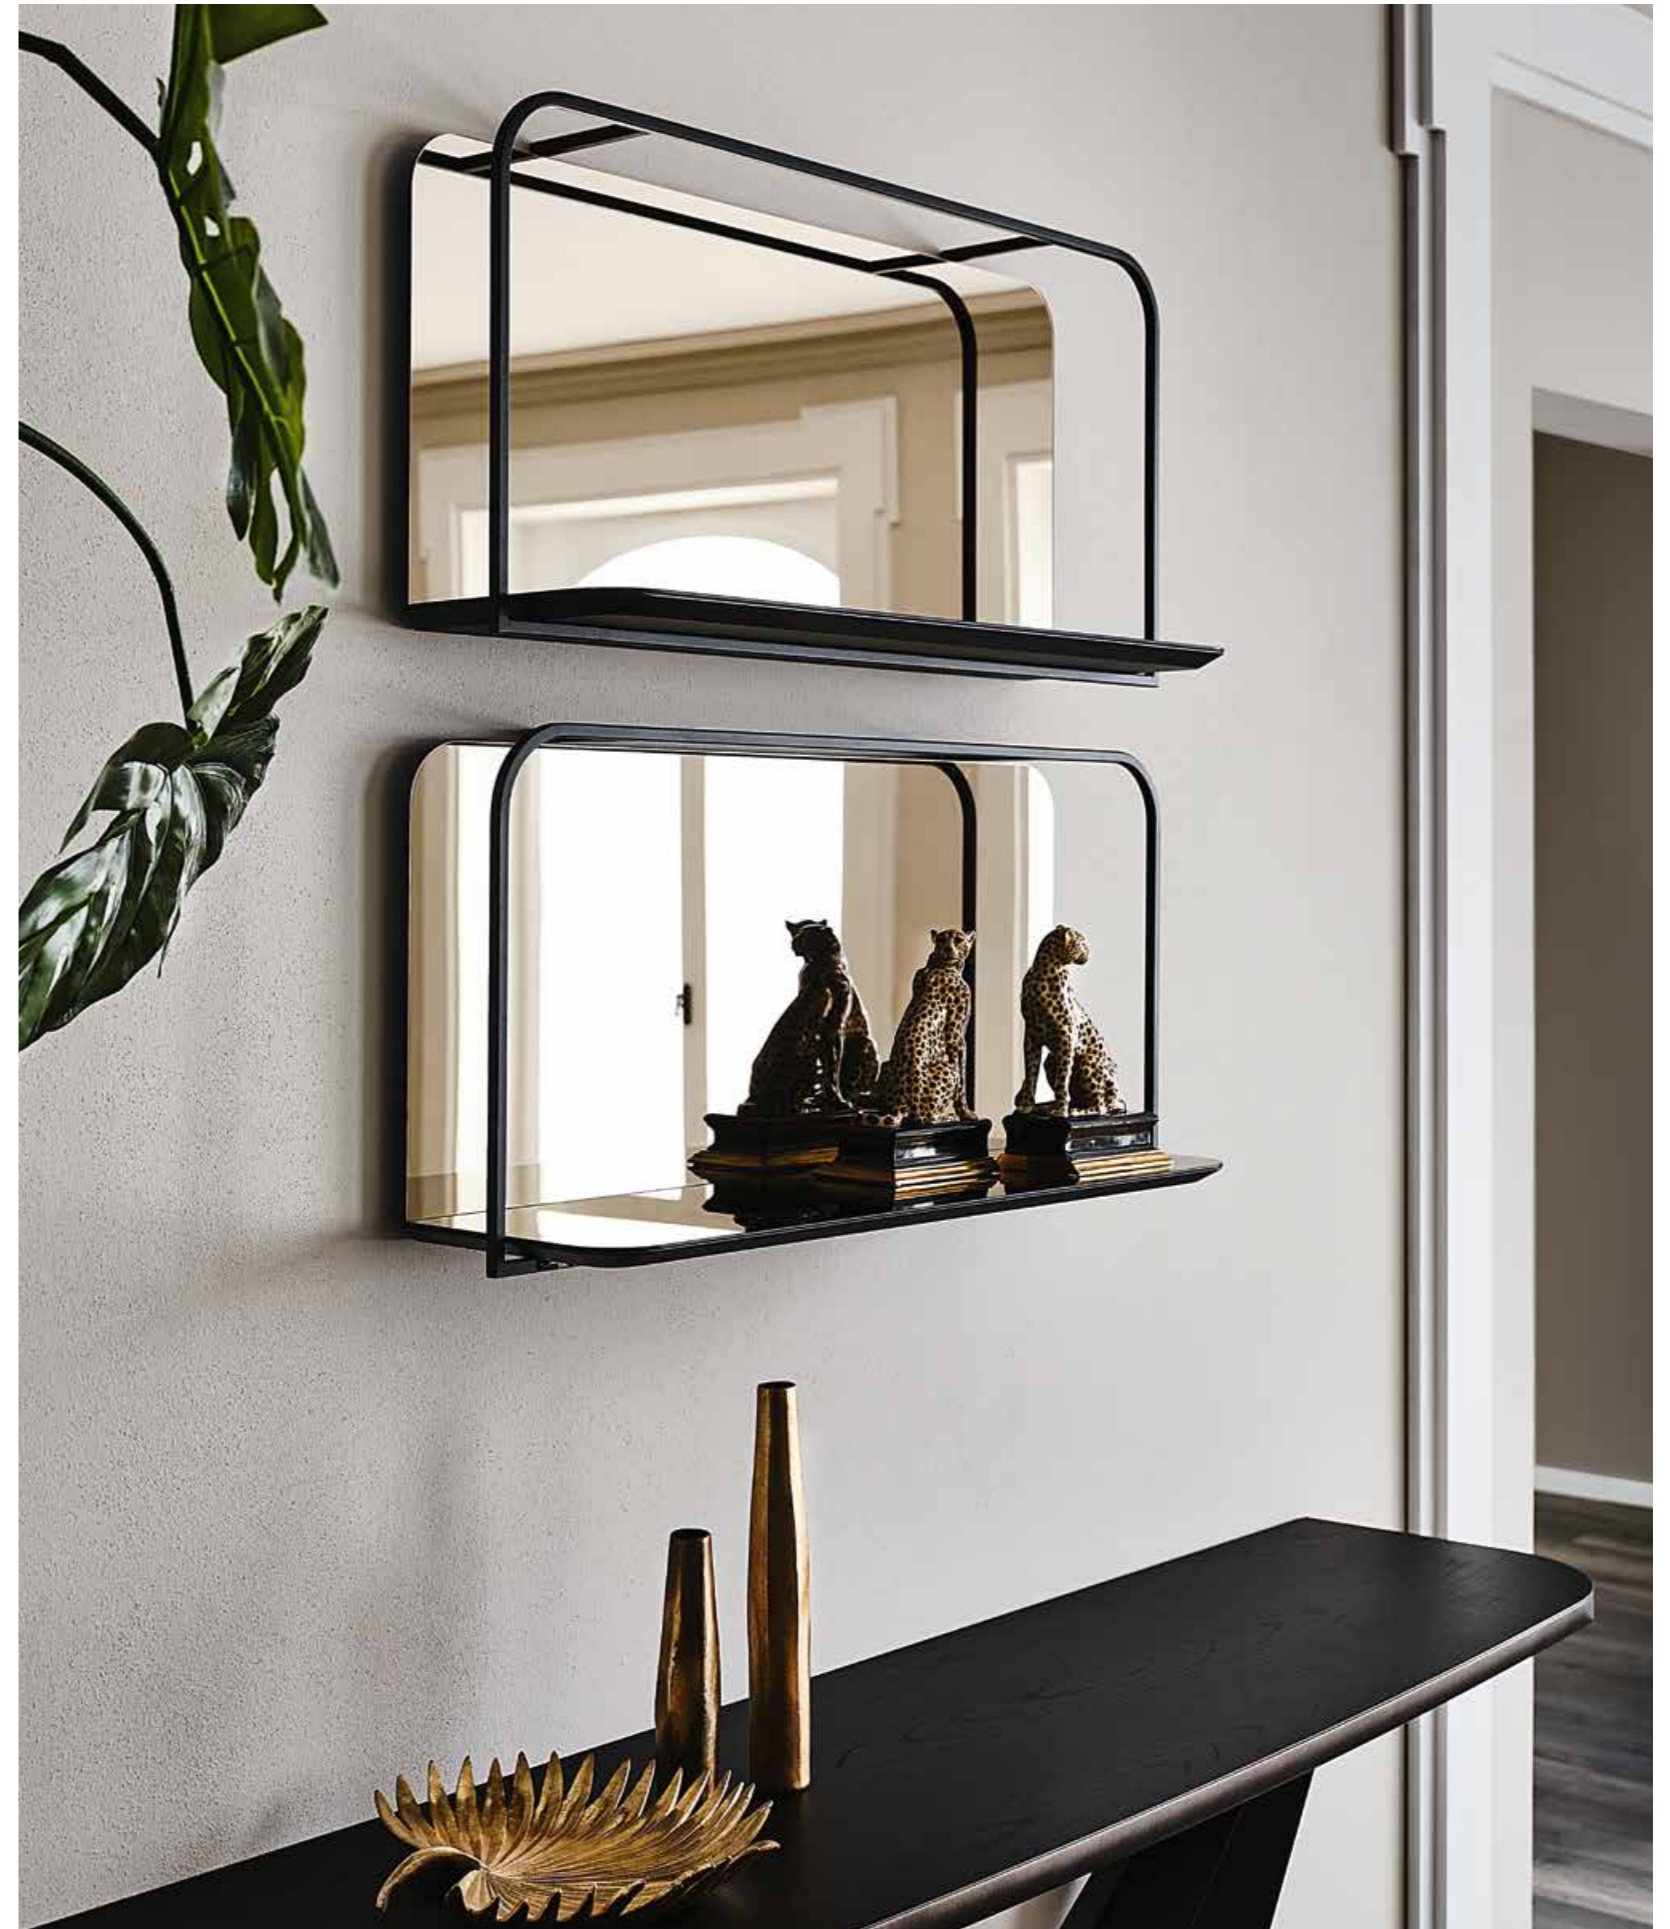

Tresor

P. Cattelan - C. Rocchetti | 2018

Mensola in acciaio verniciato goffrato titanio o nero e
cristallo specchiato bronzo.

Shelf in titanium or black embossed lacquered steel and
bronze mirrored glass.

◀ TRESOR A shelf with black frame and bronze mirrored glass
▶ TRESOR B shelves with black frame and bronze mirrored glass