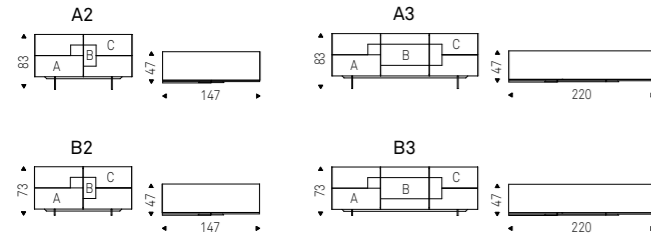

Torino

Andrea Lucatello | 2014

Madia contenitore con struttura verniciata graphite opaco. Inserti in legno: A- noce Canaletto, B- rovere bruciato e C-rovere naturale. Piedi in acciaio verniciato gofrato nero. Ripiani interni in cristallo trasparente. Optional:cassetto interno posizionabile su ognuna delle ante.

Sideboard in matt graphite varnished frame. Wooden inserts: A- Canaletto walnut, B - burned oak and C - natural oak. Embossed black painted steel feet. Internal clear glass shelves. Optional: internal drawer in each door.

Optional: internal drawer in each door.