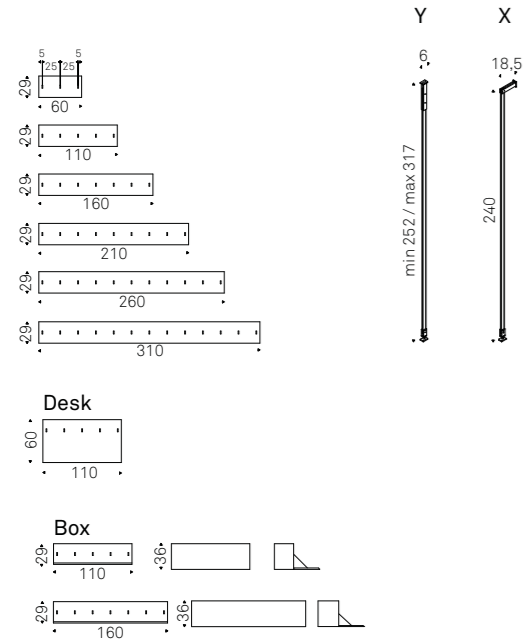

Airport

Giorgio Cattelan | 2014

Libreria componibile con fissaggio a muro (X) o a soffitto (Y). Montanti e staffe in acciaio verniciato goffrato titanio, bronzo, graphite, bianco o nero. Ripiani e contenitori in legno verniciato goffrato graphite, bianco, in noce Canaletto, rovere bruciato, Brushed Bronze o Brushed Grey.

Modular wall (X) or ceiling-hanging (Y) bookcase. Brackets and pillars in titanium, bronze, graphite, white or black embossed lacquered steel. Shelves and containers in Canaletto walnut, burned oak, embossed graphite or white painted wood, Brushed Bronze or Brushed Grey.