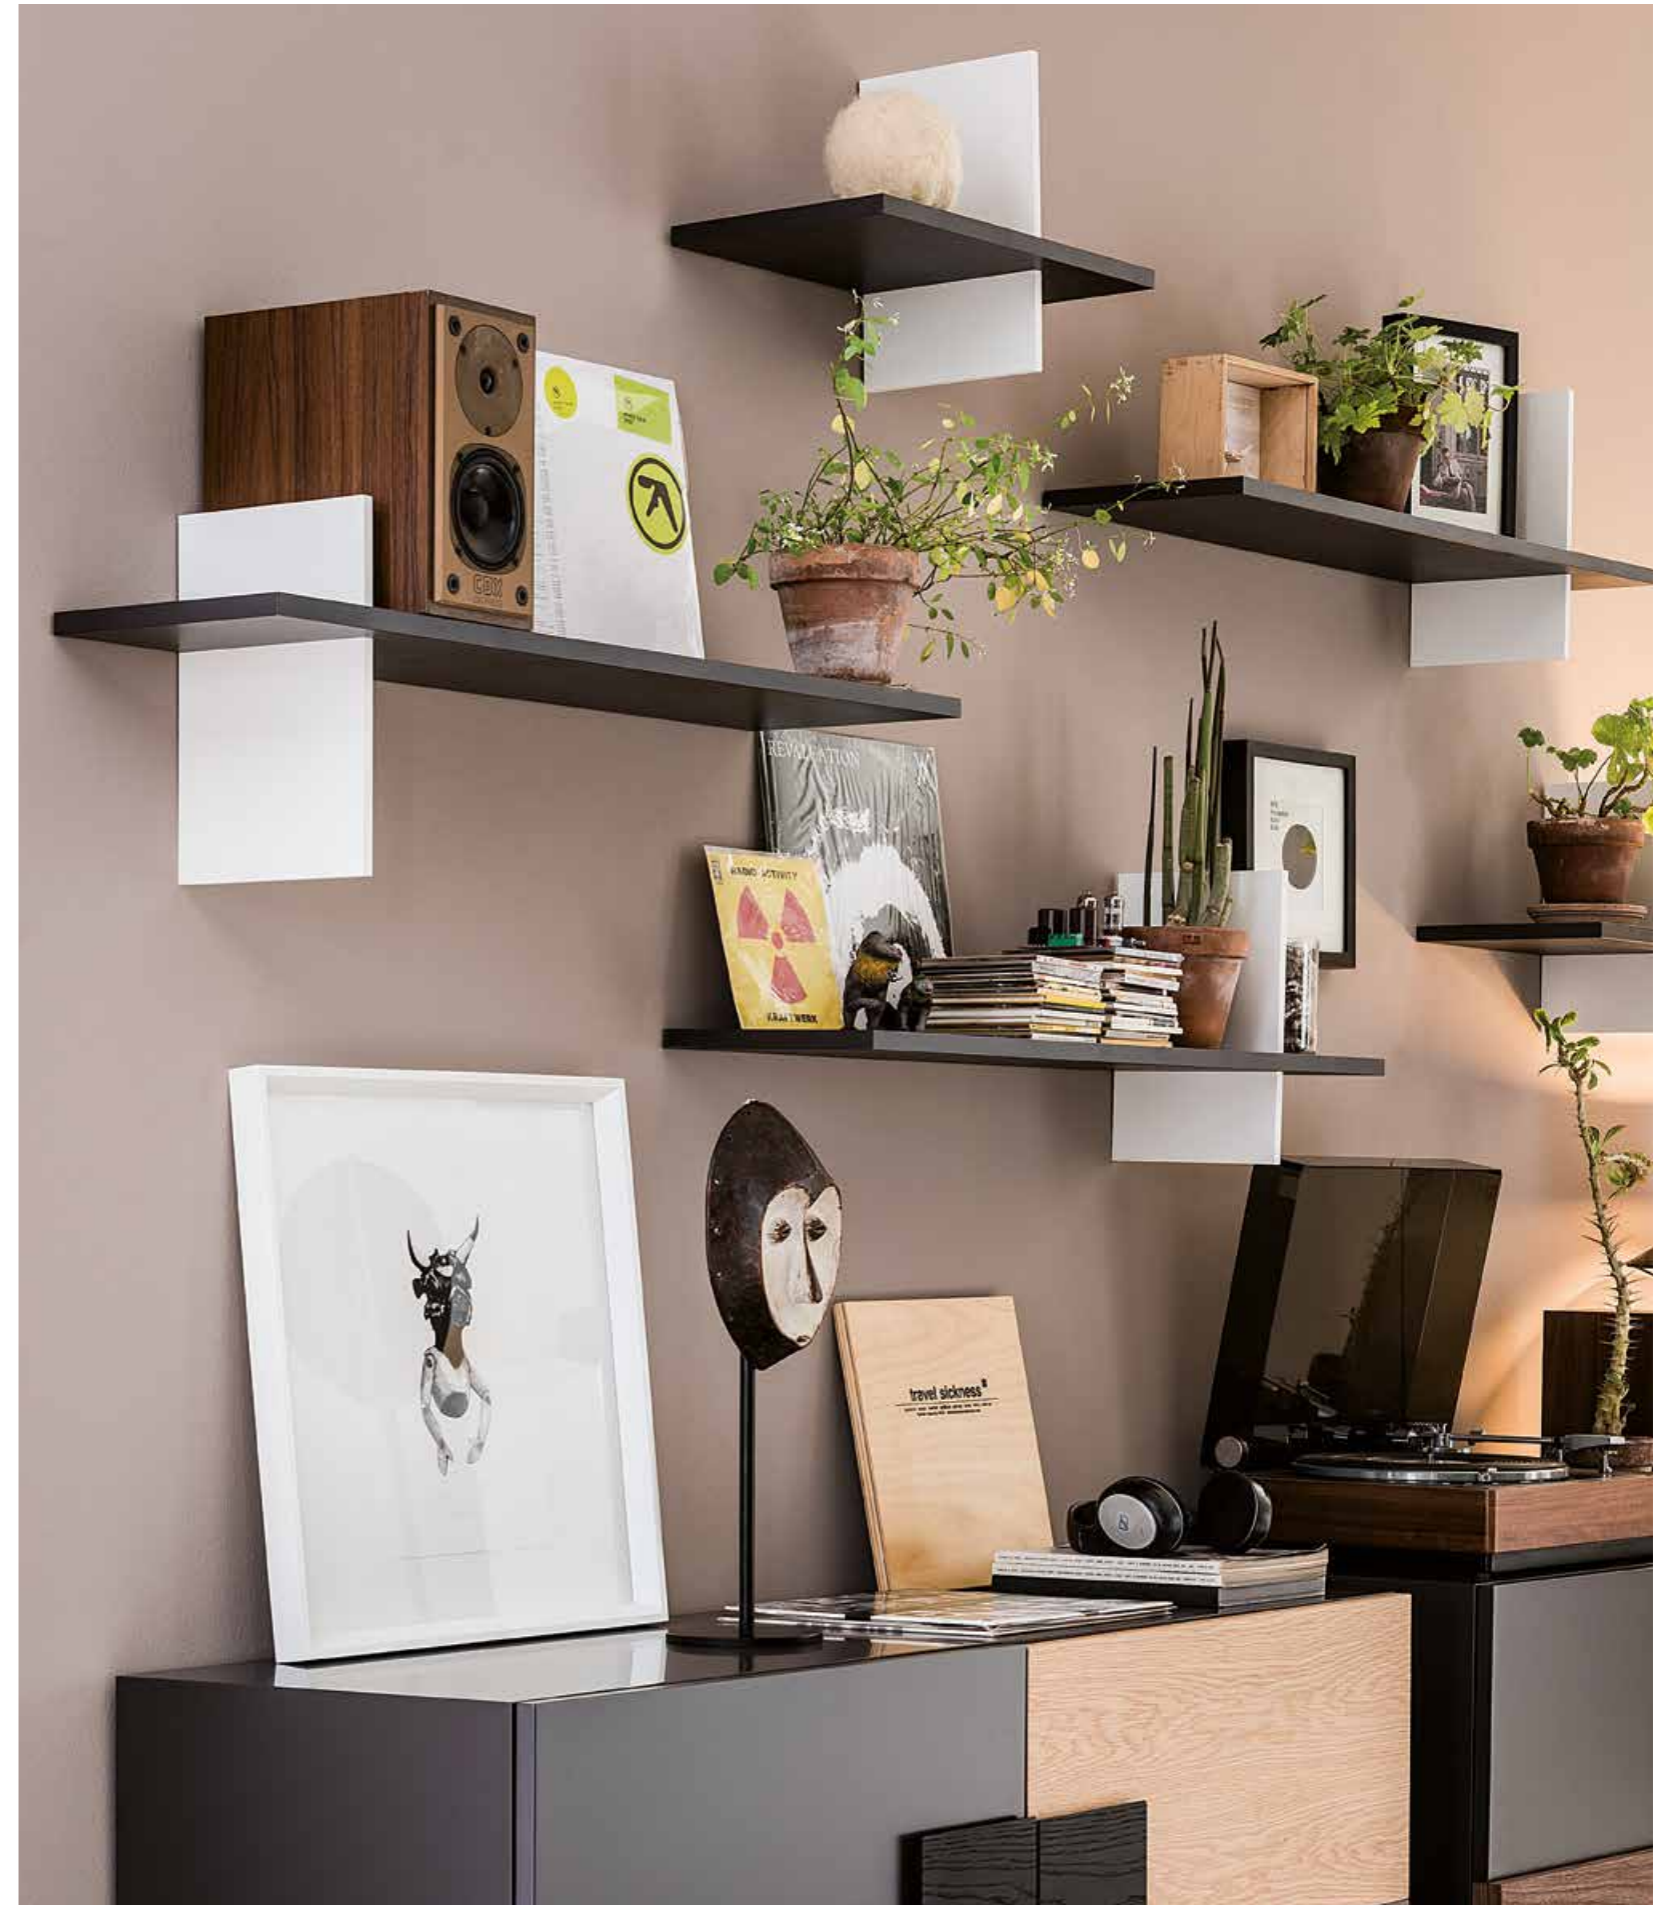

Cross

Philip Jackson | 2013

Mensola in legno verniciato gofrato graphite e inserto gofrato bianco.

Shelf in graphite embossed lacquered wood with white embossed insert.