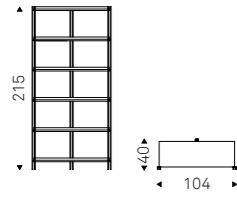

Hudson

Giorgio Cattelan | 2016

Libreria modulare con struttura in acciaio verniciato gofrato titanio, graphite, bianco o nero. Ripiani in legno verniciato gofrato graphite, bianco, in noce Canaletto o rovere bruciato. Particolari in acciaio verniciati bronzo satinato. Per il posizionamento centro stanza si consiglia l'utilizzo di almeno due moduli.

Modular bookcase with frame in titanium, graphite, white or black embossed lacquered steel. Shelves in Canaletto walnut or burned oak or embossed graphite or white painted wood. Satin bronze lacquered steel details. For the freestanding use at least two modules are recommended.