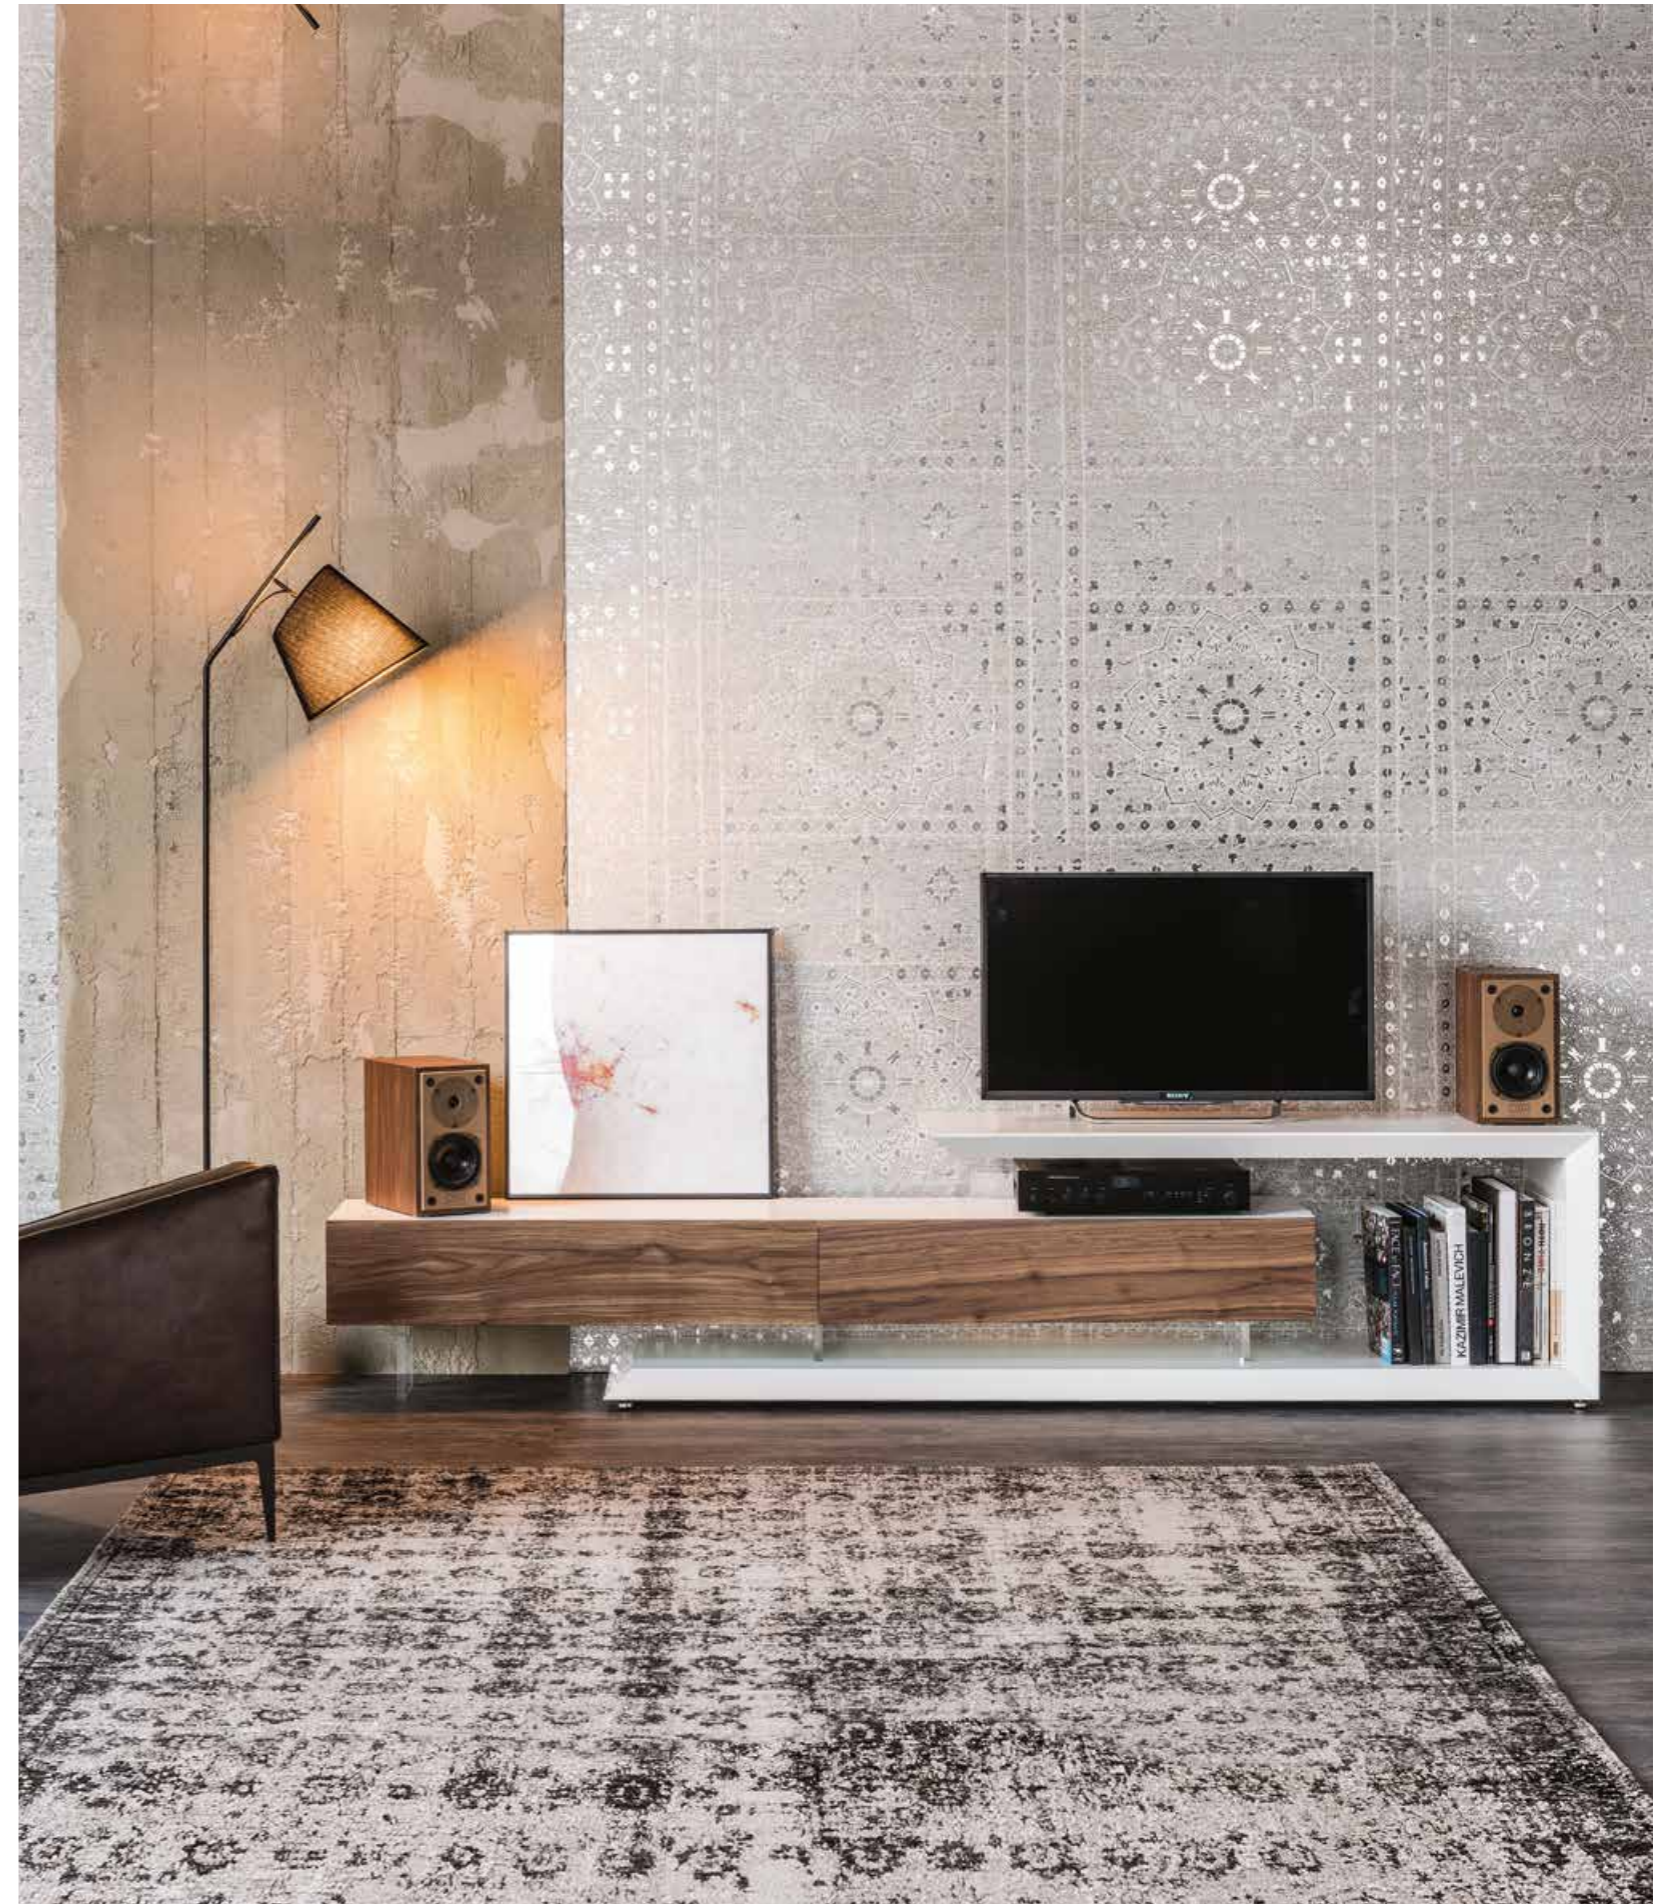

Link

Paolo Cattelan | 2015

Mobile porta tv reversibile e adattabile in lunghezza con struttura verniciata goffrato graphite o bianco. Cassettiera e ante in noce Canaletto, goffrato graphite o bianco.

TV cabinet reversible and adjustable in width with graphite or white embossed lacquered frame. Drawer unit and doors in Canaletto walnut, graphite or white embossed lacquered wood.

◀ LINK TV cabinet with graphite structure and Canaletto walnut drawer/doors
▶ LINK TV cabinet with white structure and Canaletto walnut drawer/doors - KARIBÙ floor lamp with black frame and fabric lampshade - MAPOON rug