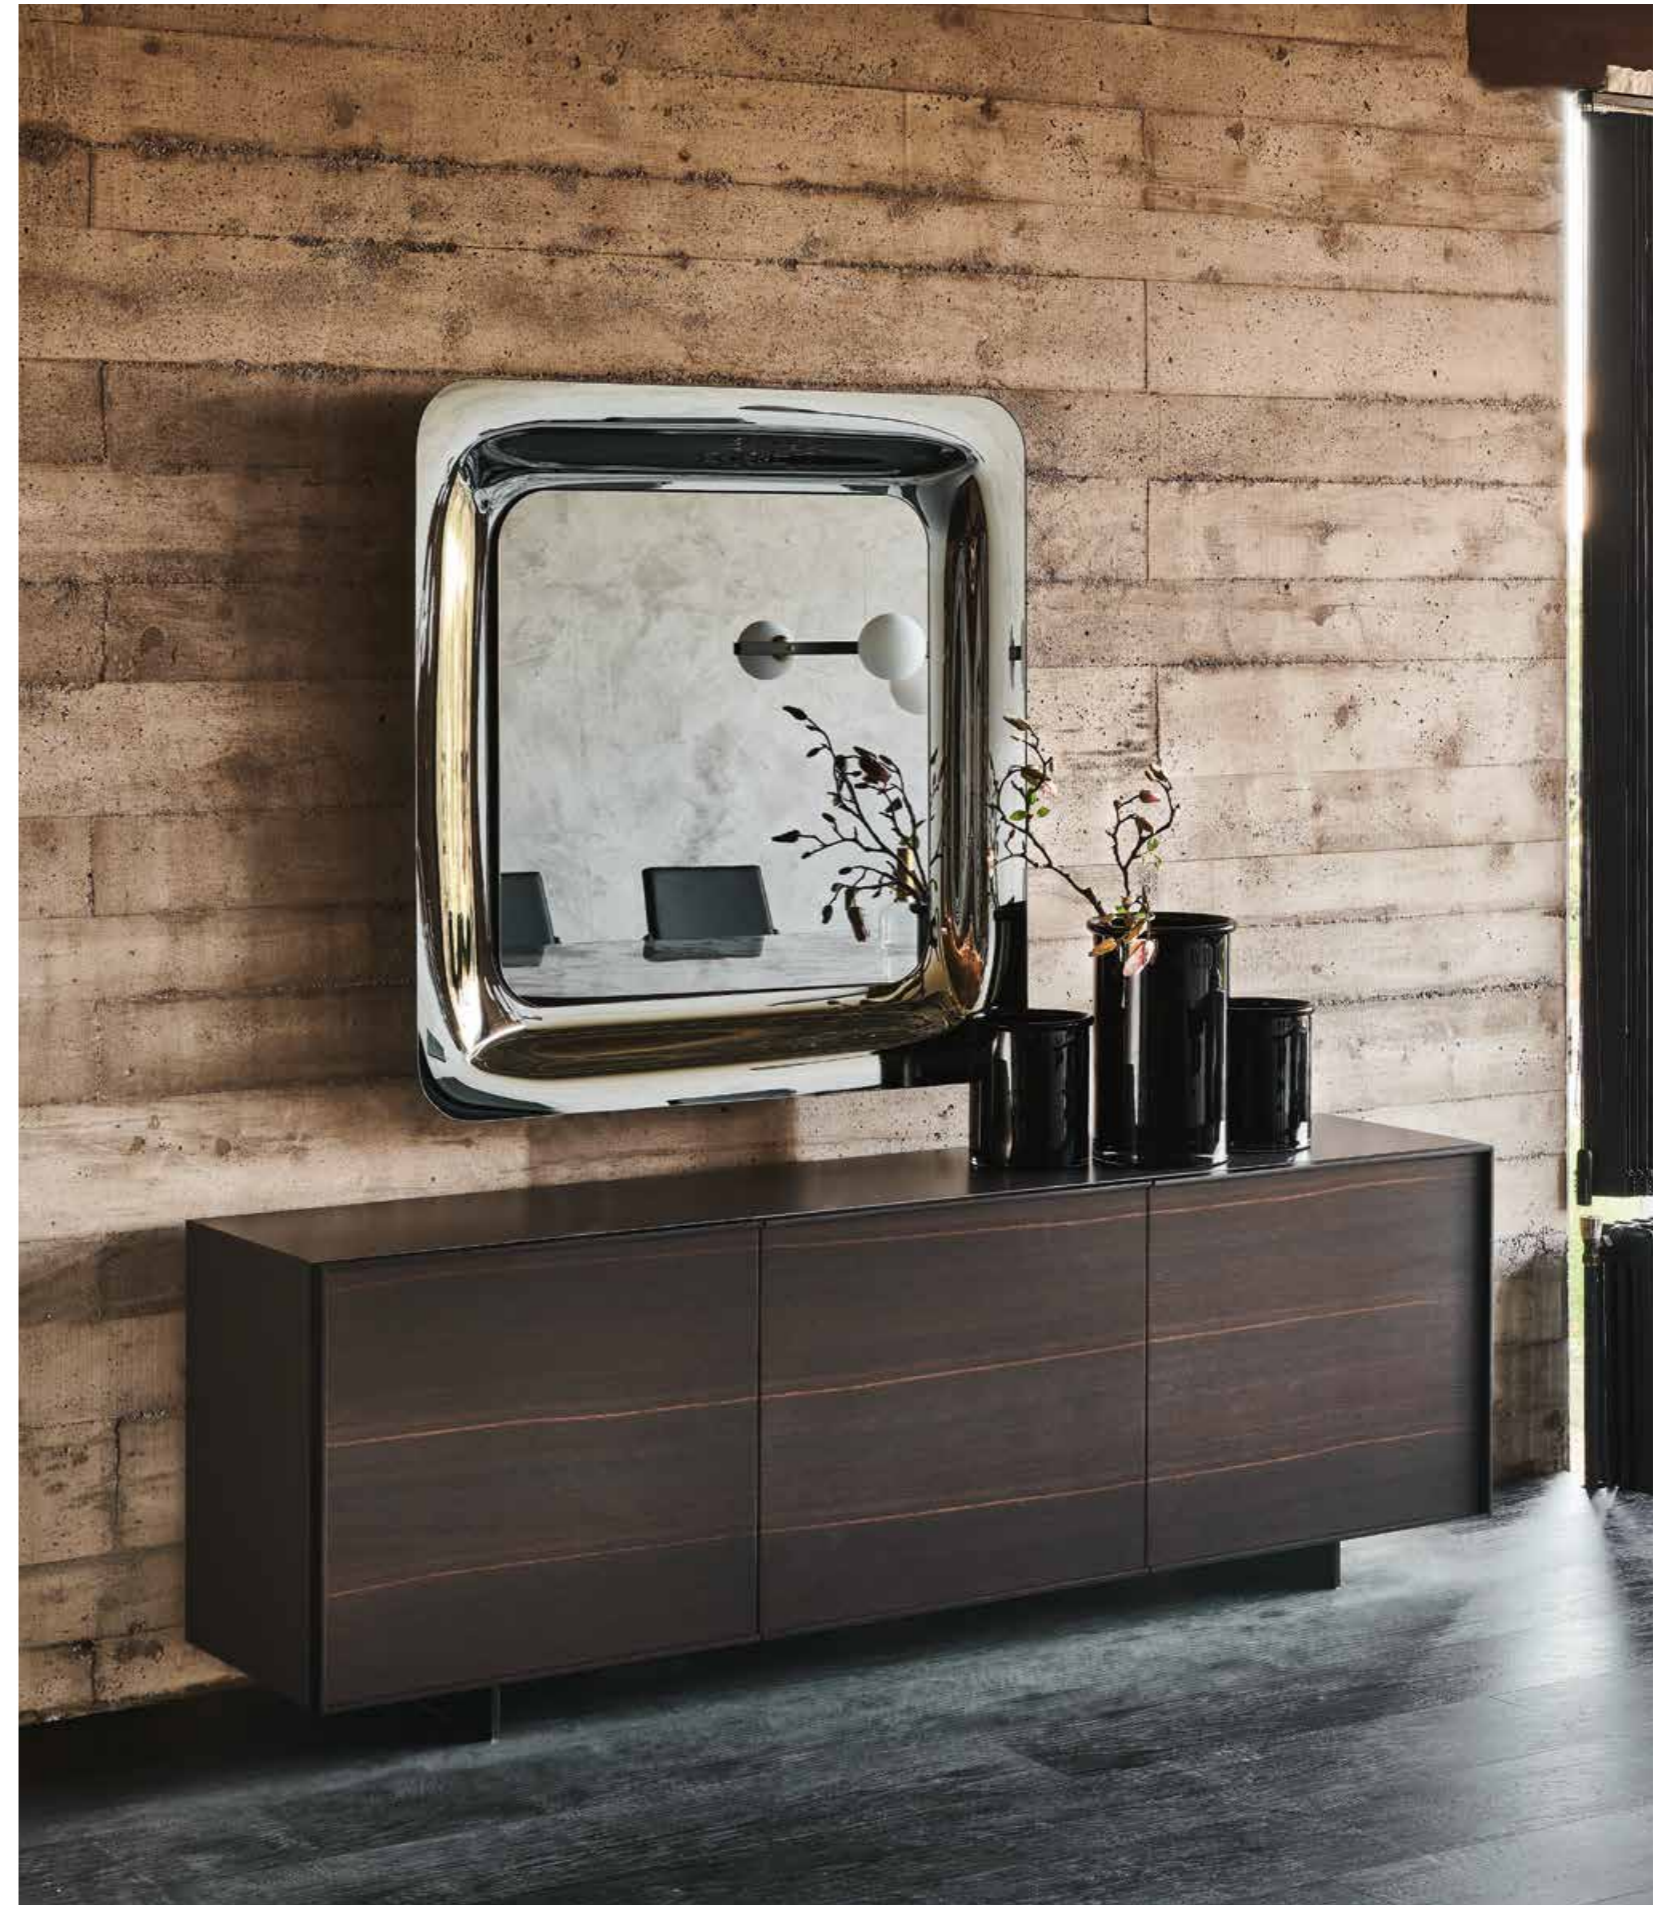

Oxford

Andrea Lucatello | 2014

Madia contenitore con struttura in legno verniciato bianco o graphite opaco. Ante in noce Canaletto o rovere bruciato. Piedi in acciaio verniciato gofrato nero. Ripiani interni in cristallo trasparente. Optional: cassetto interno posizionabile su ognuna delle ante.

Sideboard with wooden frame in matt white or matt graphite lacquered wood. Doors in Canaletto walnut or burned oak. Black embossed painted steel feet. Internal clear glass shelves. Optional: internal drawer in each door.