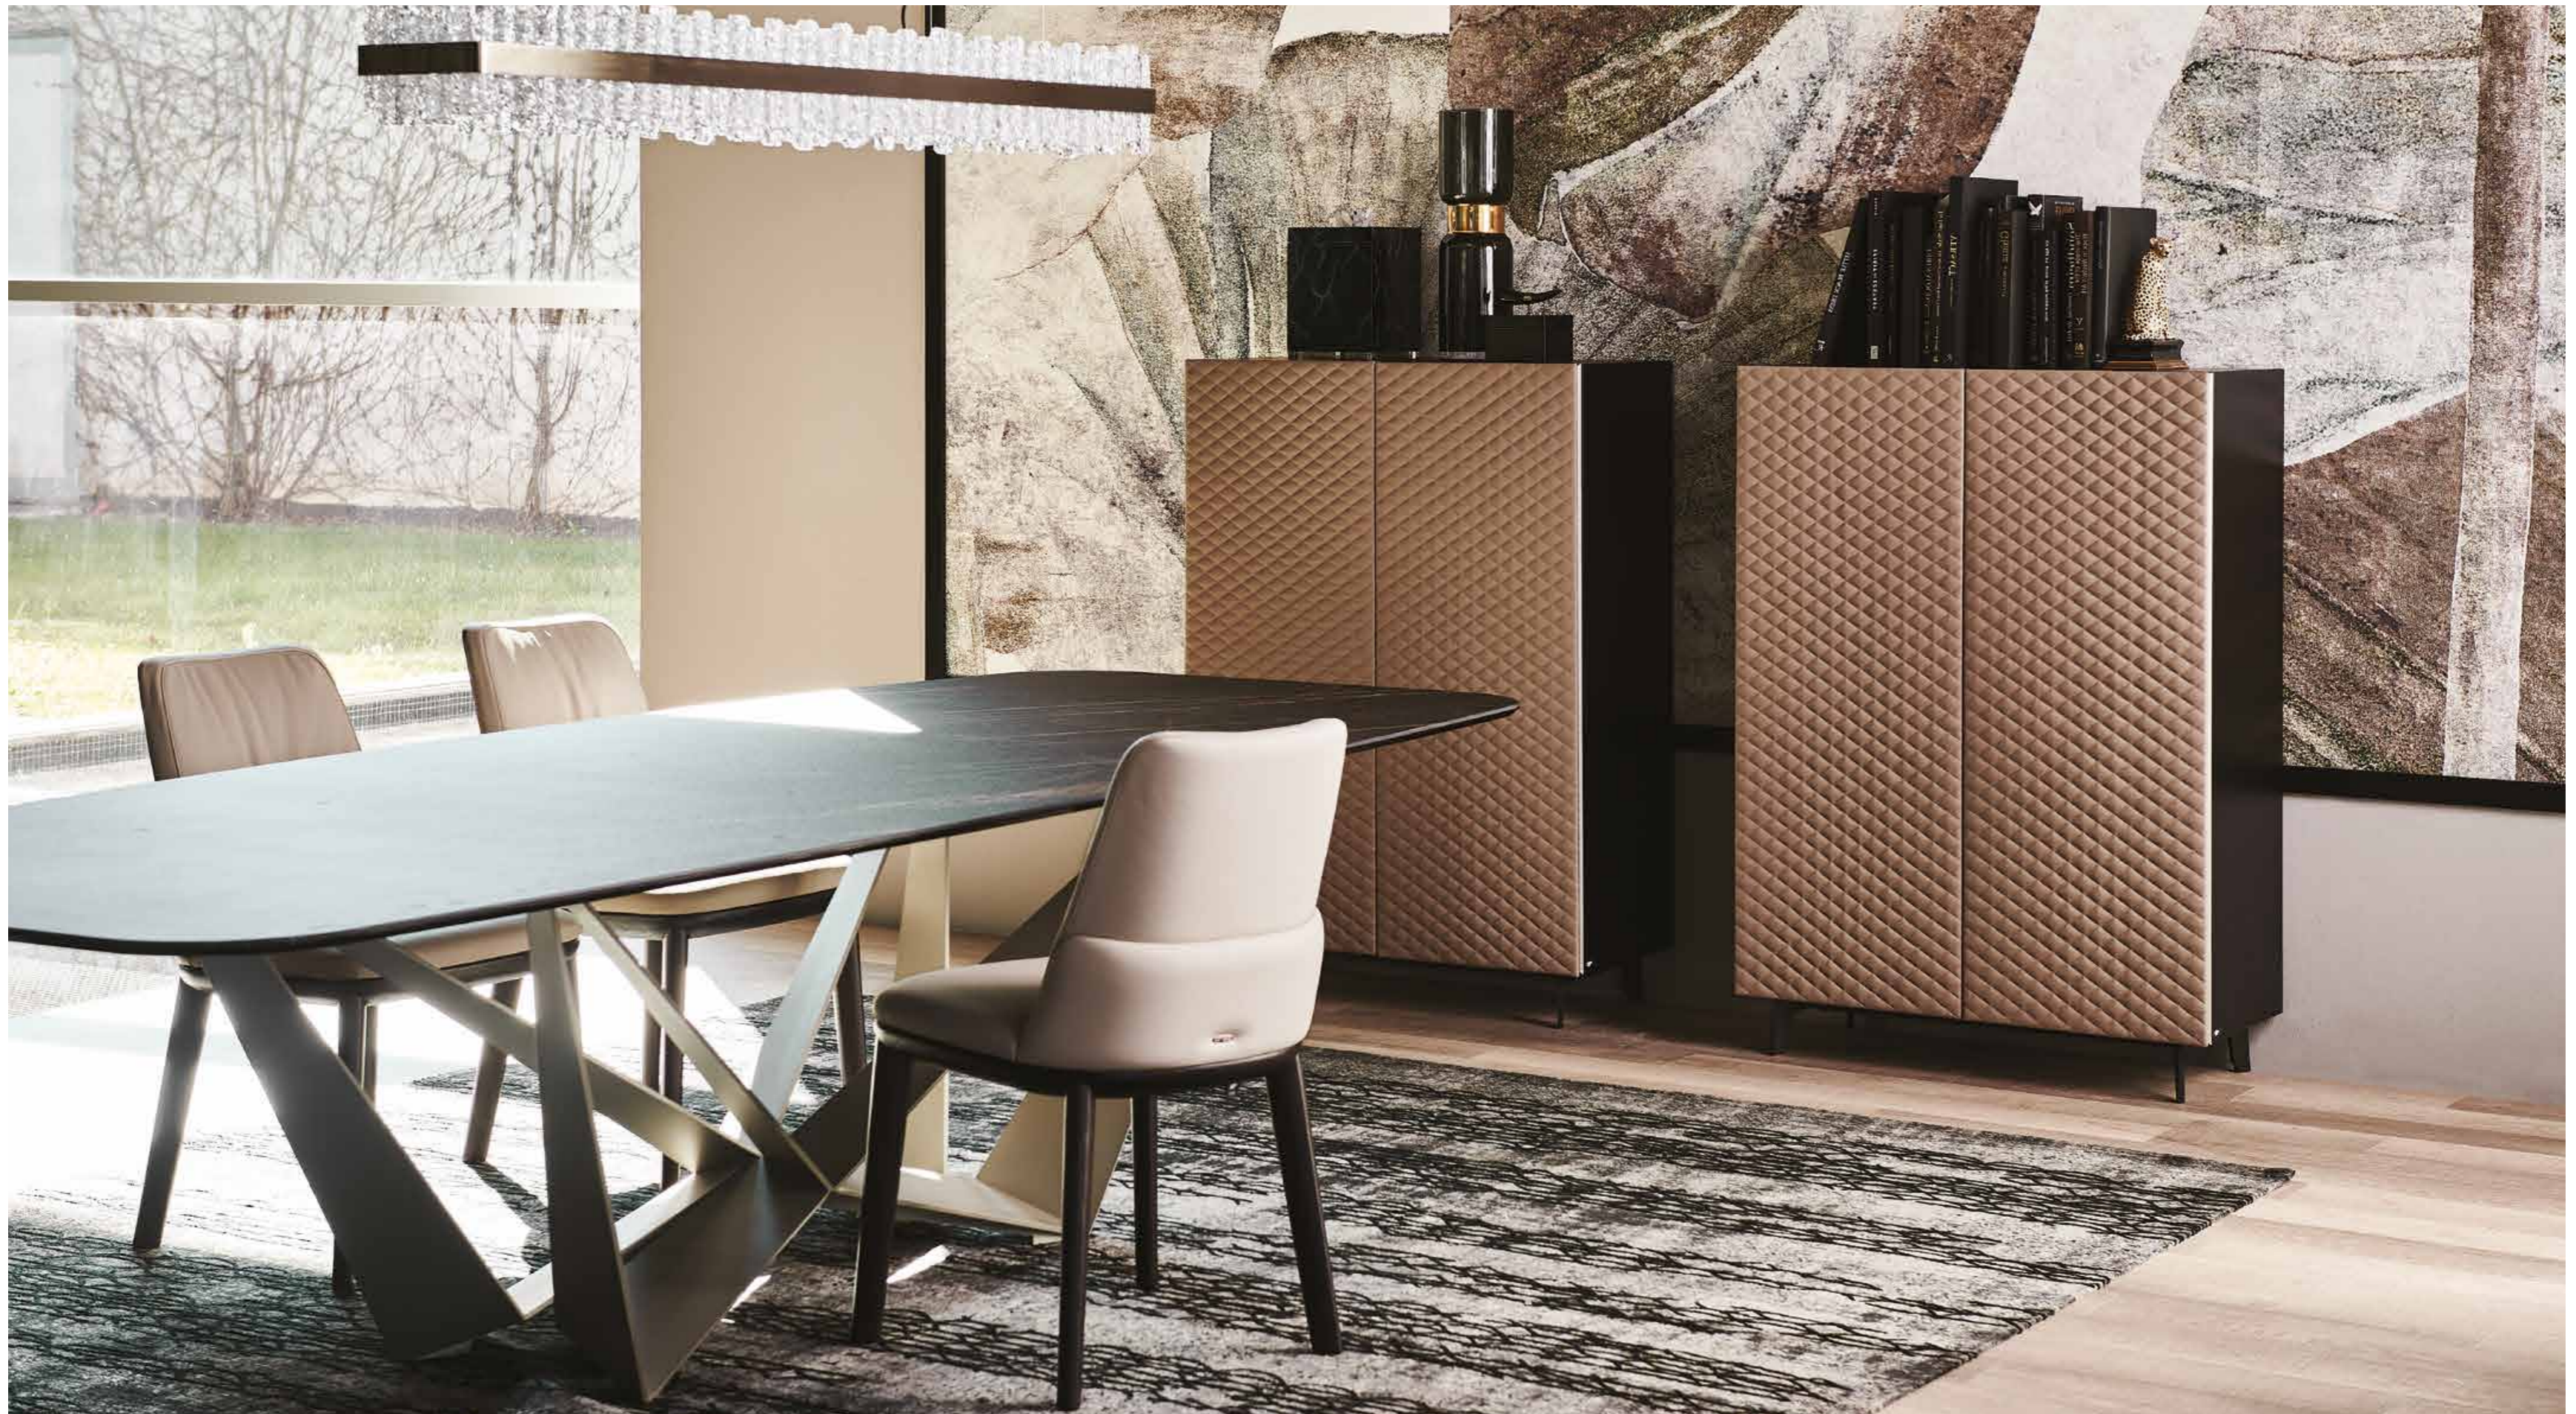

TIFFANY sideboards with black structure and doors in soft leather 956 atlantico

TIFFANY sideboard with black structure and doors in soft leather 950 tortora - SKORPIO KERAMIK table with titanium base and matt portoro ceramic top - BELINDA chairs in soft leather 948 lino and matt black frame - PHOENIX S2 lamp - MUMBAI rug