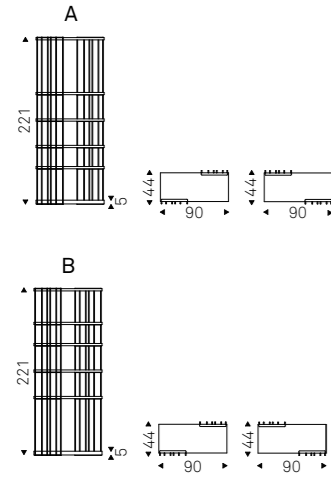

Arsenal

Alessio Bassan | 2016

Libreria modulare con struttura in acciaio verniciato gofrato titanio, graphite, bianco o nero. Ripiani in legno verniciato gofrato graphite, bianco, in noce Canaletto o rovere bruciato. Struttura assemblabile dx o sx a piacere.

Modular bookcase with frame in titanium, graphite, white or black embossed lacquered steel. Shelves in Canaletto walnut or burned oak or embossed graphite or white painted wood. The frame can be assembled right or left.