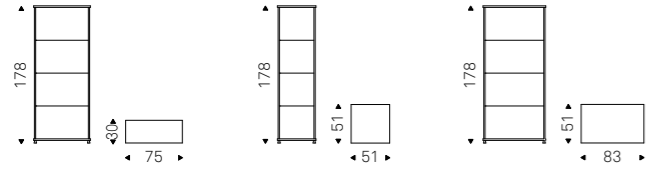

Charme

Cà Nova Design | 2006

Vetrina in cristallo trasparente con piedini cromati. Cielo e fondo in acciaio inox lucido o rivestiti in cuoio come da campionario. Con luci a led.

Clear glass showcase with chromed feet. Top and bottom either in polished stainless steel or covered in leather as per sample card. Led light included.