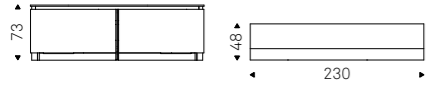

Europa Keramik

A. Lucatello & P. Cattelan | 2016

Madia con ante scorrevoli complanari e inserto nel top in ceramica Marmi nei colori Alabastro, Supreme, Ardesia, Golden Calacatta opaco, Golden Calacatta lucido, Portoro opaco, Portoro lucido, Sahara Noir lucido, Emperador, Makalu, Breccia o Arenal e struttura verniciata nero o graphite opaco. Ripiani interni in cristallo trasparente.

Sideboard with sliding doors and insert into the top in ceramic Marmi Alabastro, Supreme, Ardesia, matt Golden Calacatta, glossy Golden Calacatta matt Portoro, glossy Portoro, glossy Sahara Noir, Emperador, Makalu, Breccia or Arenal and black or matt graphite painted frame. Internal shelves in clear glass.