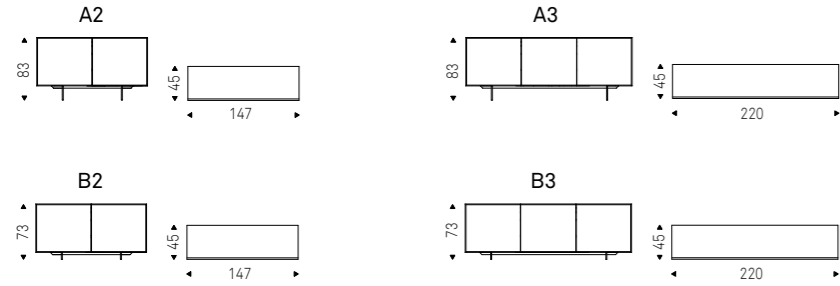

Oxford

Andrea Lucatello | 2014

Madia contenitore con struttura in legno verniciato bianco o graphite opaco. Ante in noce Canaletto o rovere bruciato. Piedi in acciaio verniciato gofrato nero. Ripiani interni in cristallo trasparente. Optional: cassetto interno posizionabile su ognuna delle ante.

Sideboard with wooden frame in matt white or matt graphite lacquered wood. Doors in Canaletto walnut or burned oak. Black embossed painted steel feet. Internal clear glass shelves. Optional: internal drawer in each door.