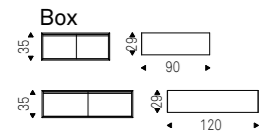

Freeway

Giorgio Cattelan | 2020

Libreria componibile con fissaggio a muro (X) o a soffitto (Y).
Montanti, reggipiani e ripiani in acciaio verniciato goffrato
titanio o bronzo. Contenitori in legno verniciato goffrato
titanio o bronzo e vetro fumé.

Modular wal (X) or ceiling-hanging (Y) bookcase. Brackets,
pillars and shelves in titanium or bronze embossed
lacquered steel. Containers in titanium or bronze embossed
lacquered wood and fumé glass.