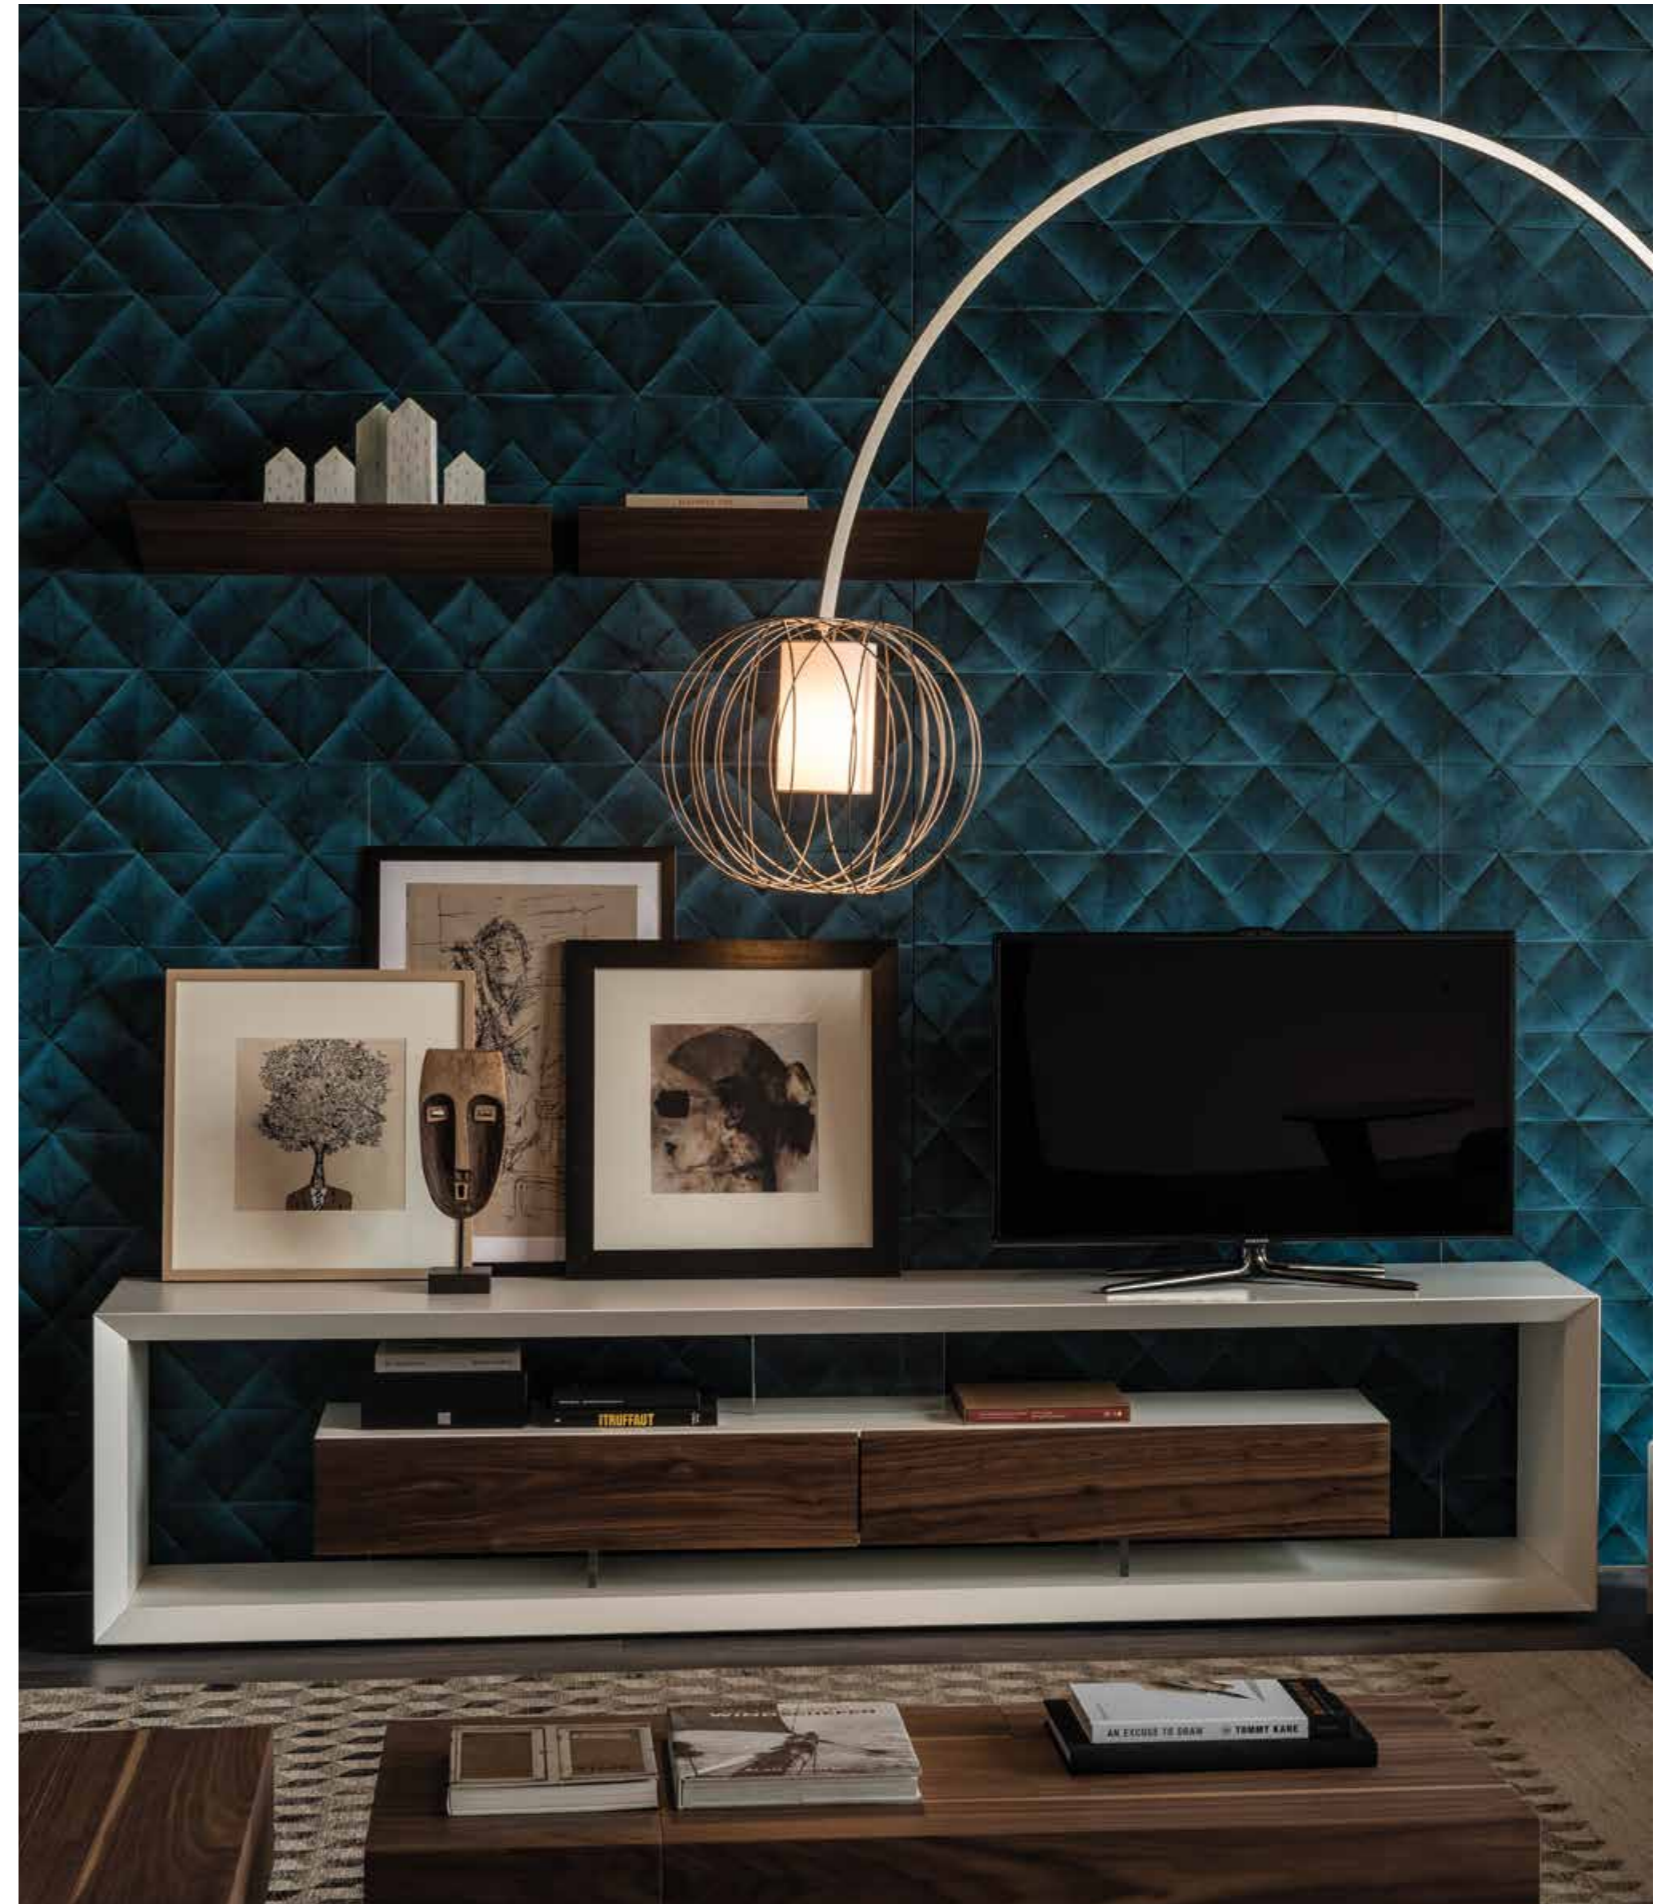

Boxer

Paolo Cattelan | 2015

Mobile porta tv con struttura verniciata gofrato graphite o bianco. Cassetiera e ante in noce Canaletto, gofrato graphite o bianco. Versione 160 con anta a ribalta, versioni 200 e 250 con anta a ribalta (sx) e cassetto (dx)

TV cabinet with graphite or white embossed lacquered frame. Canaletto walnut, white or graphite embossed lacquered drawer unit and doors. 160cm version with flap door, 200cm and 250cm versions with flap door (L) and drawer (R).

◀ BOXER TV cabinet with graphite structure and Canaletto walnut drawer/doors
▶ BOXER TV cabinet with white structure and Canaletto walnut drawer/doors - PENDOLA shelves in Canaletto walnut - LINGOTTO coffee table - RUBIK rug