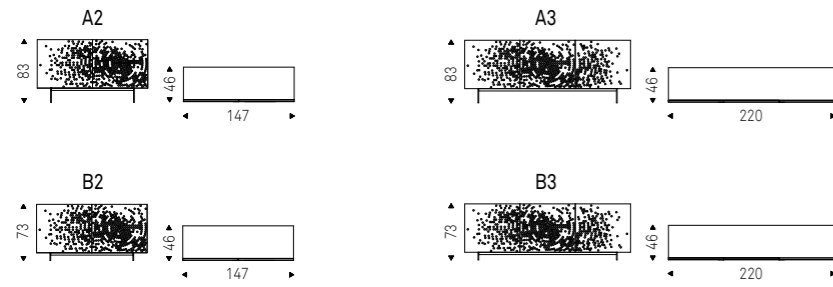

Voyager

Lorenzo Remedi | 2019

Madia a due o tre ante in legno laccato moka lucido, bianco lucido, bianco opaco, graphite opaco o titanio. Ante in cristallo specchiato bronzo acidato con decori in rilievo in nero lucido o ante in cristallo specchiato bronzo con decori in rilievo in colore oro. Profili in alluminio verniciato titanio gofrato. Piedini in acciaio inox lucido, verniciati graphite o bianco opaco. Ripiani interni in cristallo trasparente. Optional: cassetto interno posizionabile su ognuna delle ante. Optional: top in cristallo specchiato bronzo.

Sideboard 2 or 3 doors in polished lacquered wood glossy moka, glossy white, matt white, matt graphite or titanium. Doors in bronze mirrored frosted glass with relief glossy black decorations or in bronze mirrored glass with relief golden decorations. Embossed titanium aluminium profiles. Feet in polished stainless steel, matt graphite or white varnished. Internal shelves in clear glass. Optional: internal drawer in each door. Optional: top in extra clear mirrored bronze glass.