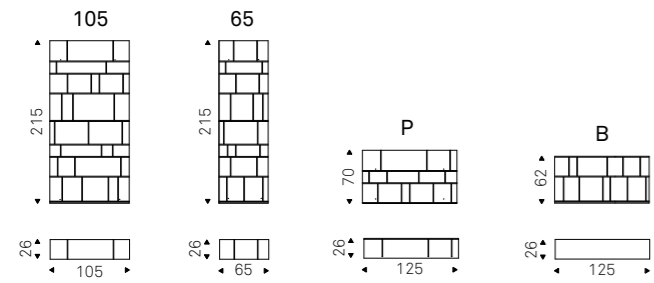

Wally

Philip Jackson | 2006

Libreria componibile in MDF laccato titanio, graphite o bianco goffrato fine. Fissaggio a parete necessario.

Modular bookcase in titanium, graphite or white lacquered embossed MDF. Wall anchorage is necessary.