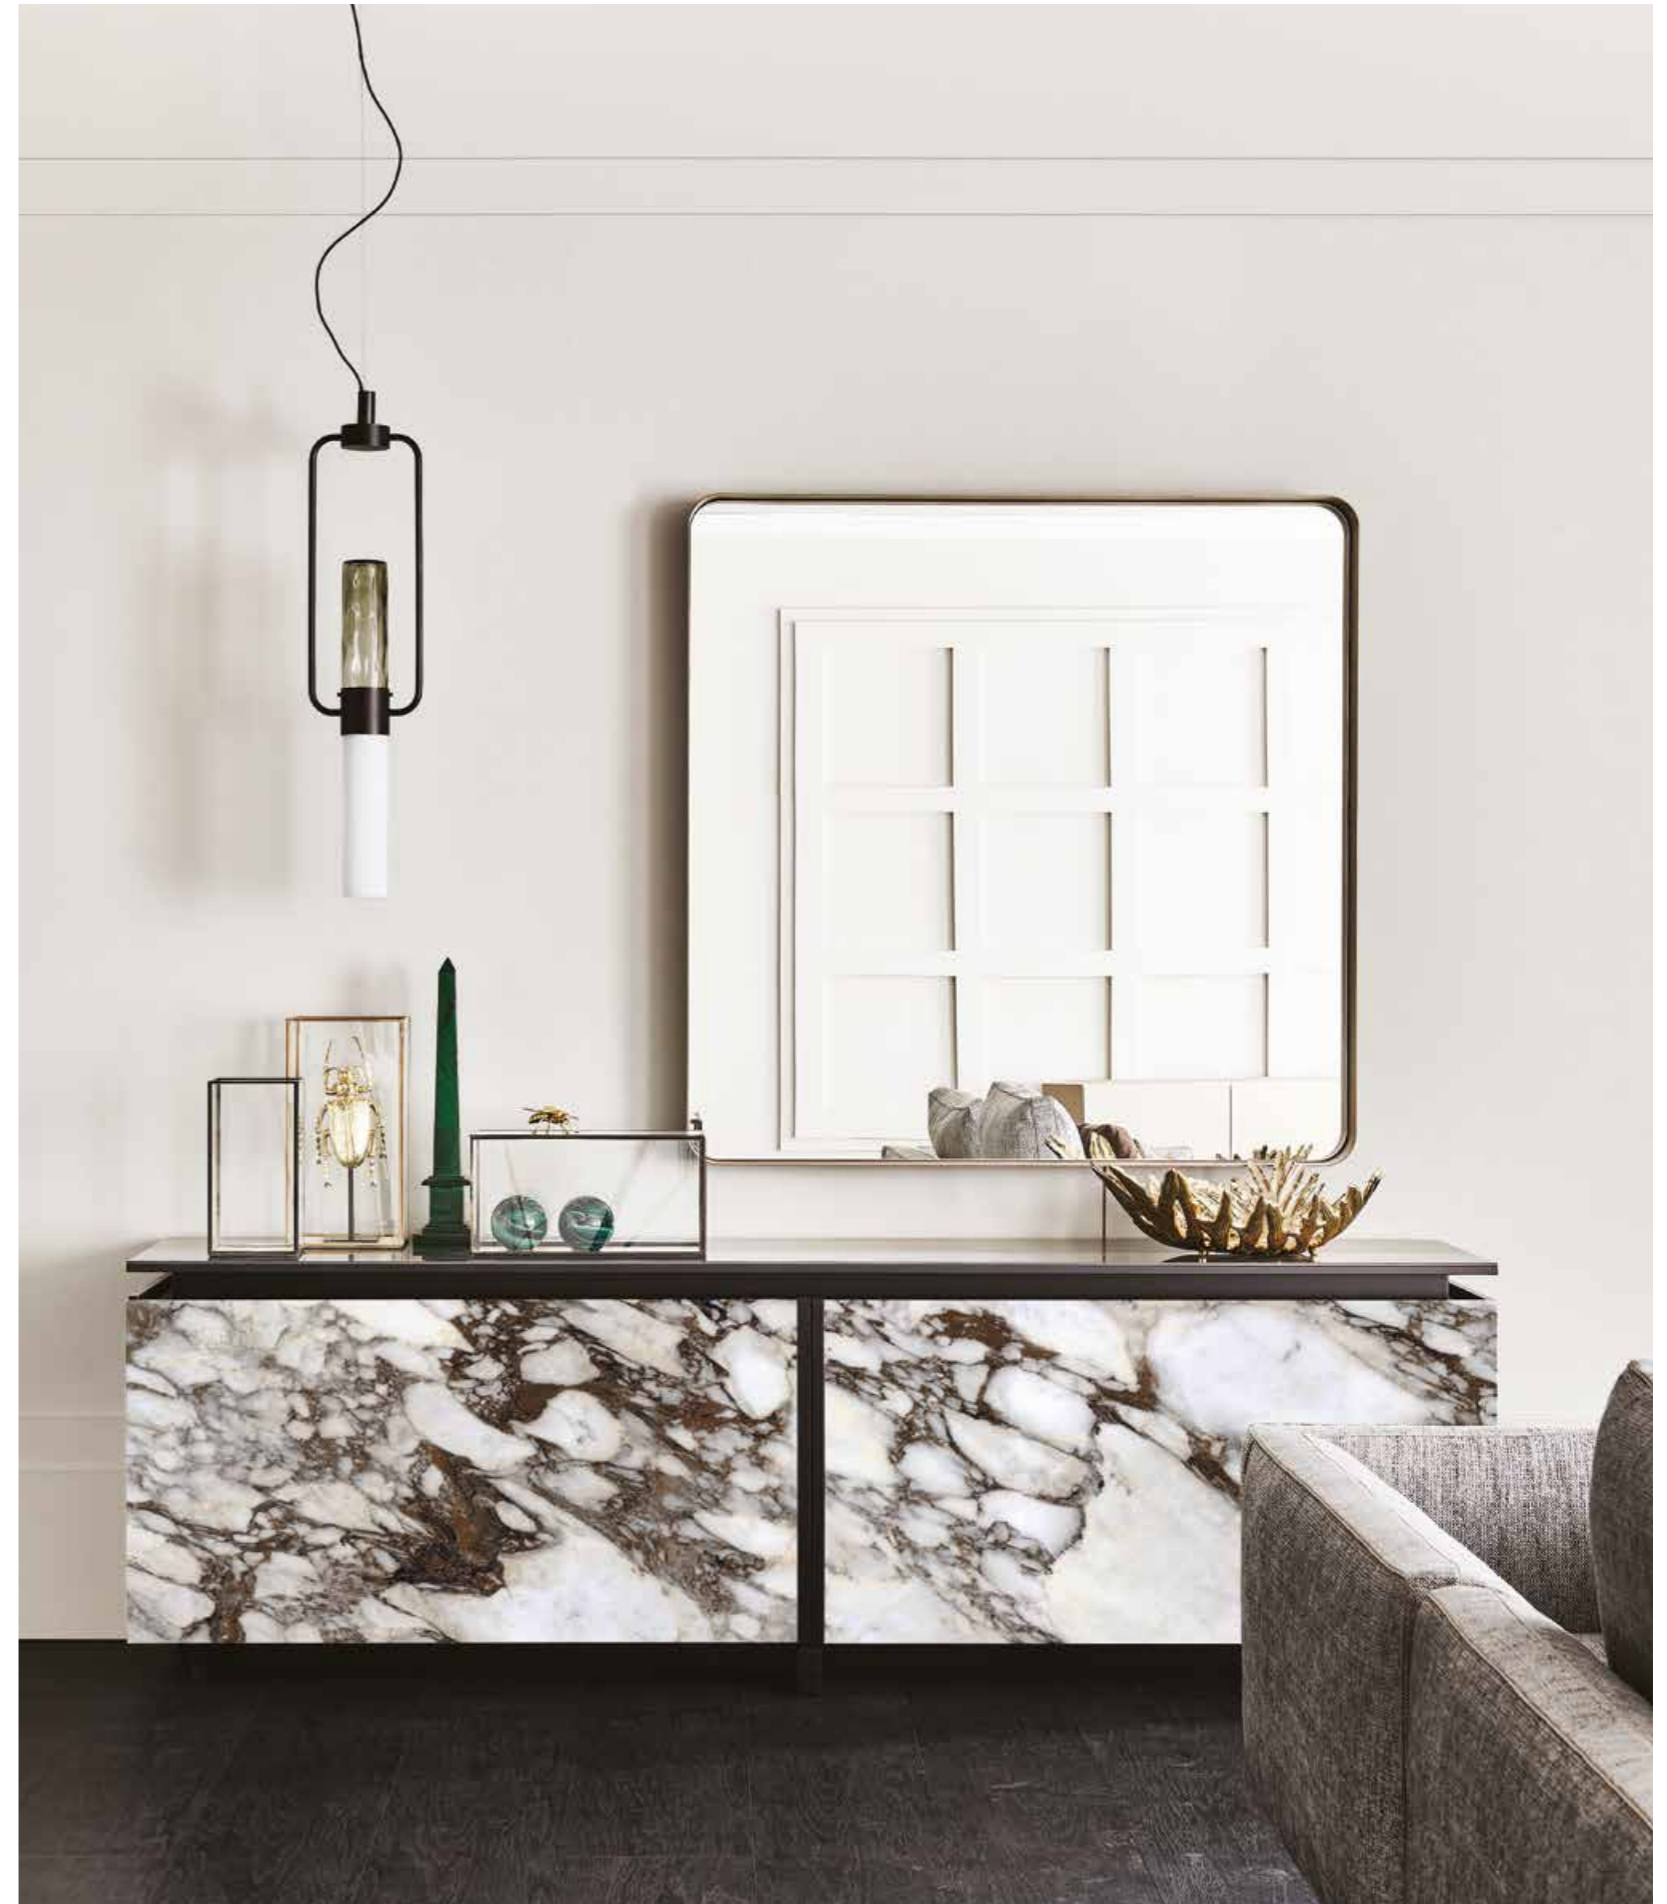

Europa Keramik

A. Lucatello & P. Cattelan | 2016

Madia con ante scorrevoli complanari e inserto nel top in ceramica Marmi nei colori Alabastro, Supreme, Ardesia, Golden Calacatta opaco, Golden Calacatta lucido, Portoro opaco, Portoro lucido, Sahara Noir lucido, Emperador, Makalu, Breccia o Arenal e struttura verniciata nero o graphite opaco. Ripiani interni in cristallo trasparente.

Sideboard with sliding doors and insert into the top in ceramic Marmi Alabastro, Supreme, Ardesia, matt Golden Calacatta, glossy Golden Calacatta matt Portoro, glossy Portoro, glossy Sahara Noir, Emperador, Makalu, Breccia or Arenal and black or matt graphite painted frame. Internal shelves in clear glass.