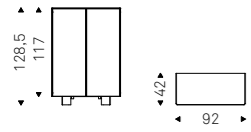

Boutique Alta

Alberto Danese | 2020

Madia con struttura e piedi in acciaio verniciato goffrato nero, ante e fianchi in cristallo fumè con fasce in cristallo verniciato nero. Top e fondo in cristallo verniciato nero acidato, schienale interno in ecopelle o pelle trapuntata come da campionario. Ripiani interni in cristallo fumè. Illuminazione a led inclusa.

Sideboard with frame and feet in black embossed lacquered steel, doors and sides in fumé glass with stripes in black painted glass. Top and bottom in black painted frosted glass, internal back covered and quilted in soft leather or synthetic leather as per sample card. Internal shelves in fumé glass. LED light included.