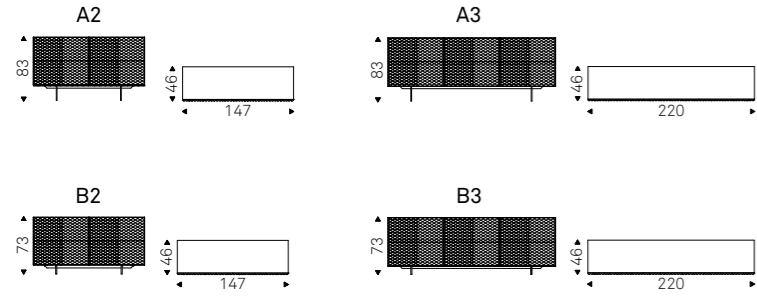

Sideboard in titanium lacquered wood with polyurethane doors. Polished stainless steel feet or matt graphite varnished. Internal shelves in clear glass.
Optional: internal drawer in each door.

◀ ROYALTON B2 sideboard in titanium
▶ ROYALTON B3 sideboard in titanium - RADJA rug