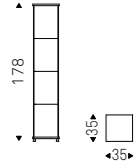

Mini Decor

Cà Nova Design | 2001

Vetrina in cristallo trasparente con cielo e fondo in noce Canaletto o faggio verniciato bianco. Piedi in acciaio cromato. Con luce a led.

Clear glass showcase with top and bottom in Canaletto walnut or white stained beechwood. Chromed steel feet. Led light included.