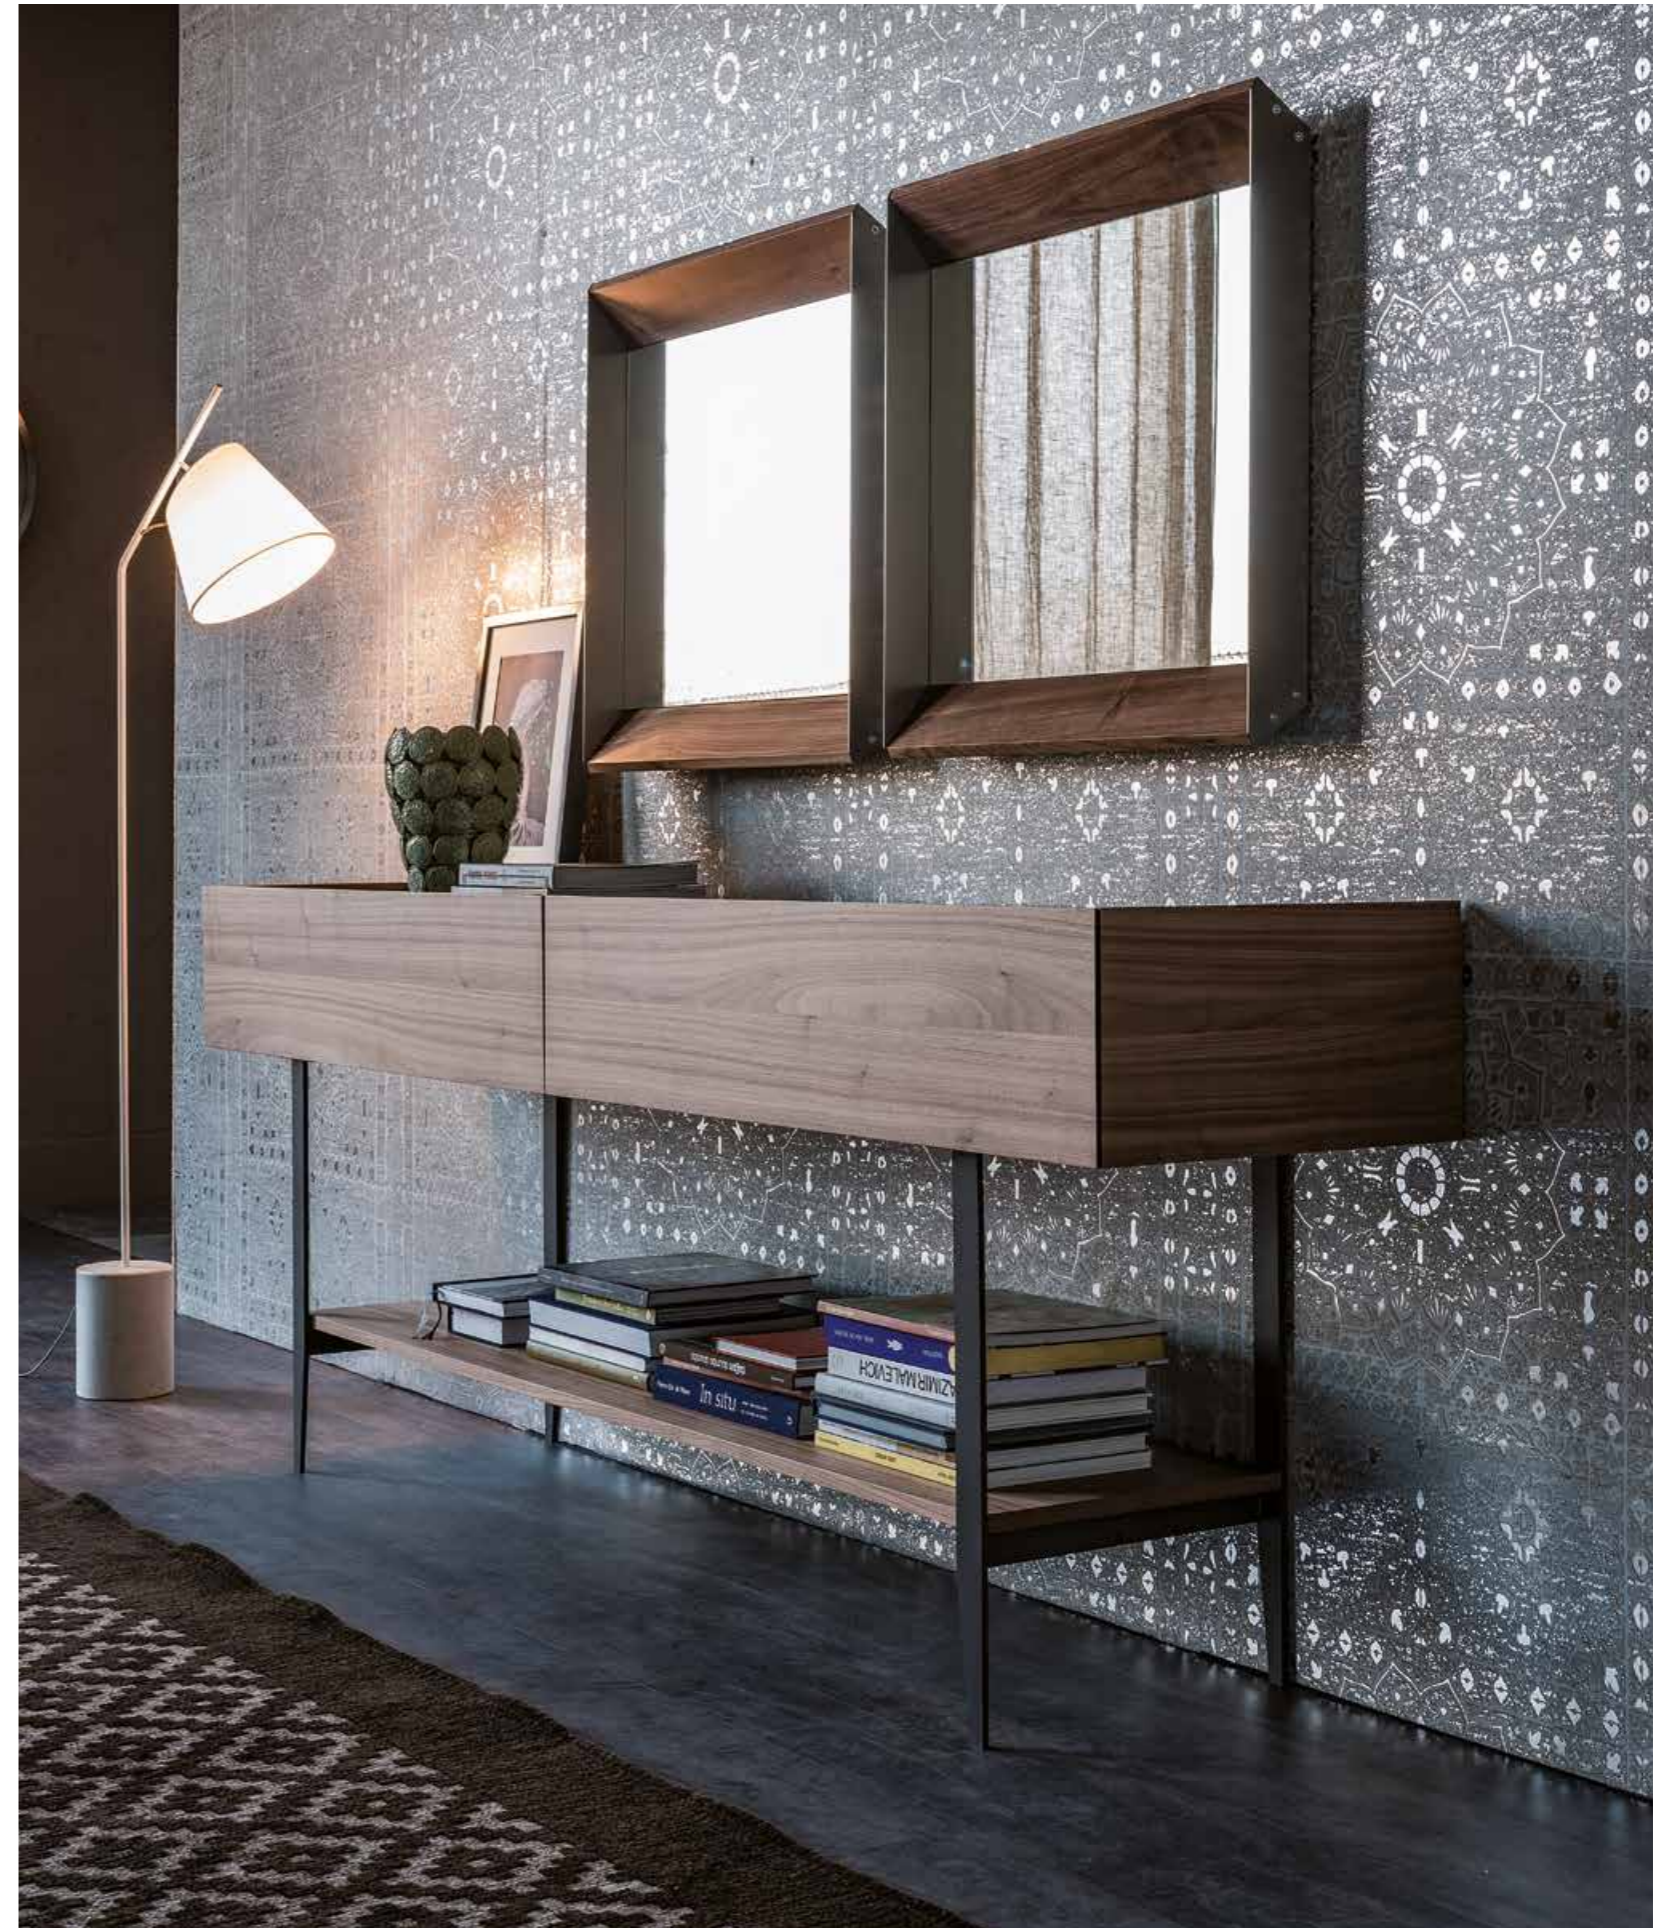

Sideboard/console/ TV stand with 2 drawers in Canaletto walnut or burned oak. Top in moka painted frosted extra clear glass. Graphite embossed lacquered steel base. A1 and A2 versions with lower shelf in Canaletto walnut or burned oak.