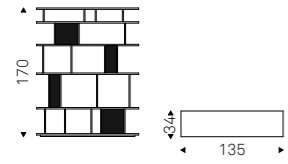

Loft

Philip Jackson | 2009

Libreria in MDF laccato bianco gofrato fine o noce Canaletto.

Bookcase in white lacquered embossed MDF or Canaletto walnut.