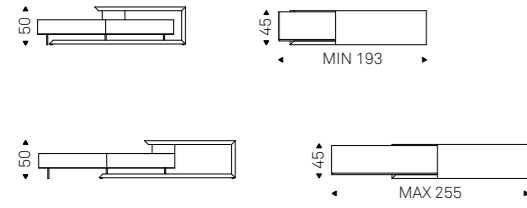

Link

Paolo Cattelan | 2015

Mobile porta tv reversibile e adattabile in lunghezza con struttura verniciata goffrato graphite o bianco. Cassettiera e ante in noce Canaletto, goffrato graphite o bianco.

TV cabinet reversible and adjustable in width with graphite or white embossed lacquered frame. Drawer unit and doors in Canaletto walnut, graphite or white embossed lacquered wood.

◀ LINK TV cabinet with graphite structure and Canaletto walnut drawer/doors
▶ LINK TV cabinet with white structure and Canaletto walnut drawer/doors - KARIBÙ floor lamp with black frame and fabric lampshade - MAPOON rug