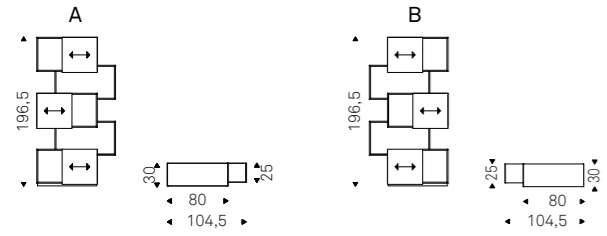

Piquant

Andrea Lucatello | 2012

Libreria contenitore con struttura in MDF gofrato fine graphite o bianco. Ante scorrevoli in MDF gofrato fine graphite, bianco, noce Canaletto, rovere naturale o Brushed Bronze.

Bookshelves container with embossed graphite or white MDF frame, sliding doors in embossed white, graphite, Canaletto walnut, natural oak or Brushed Bronze MDF.