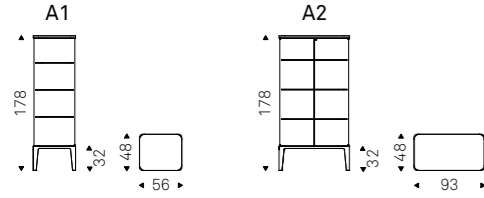

CHANTAL A1-A2 showcases in burned oak - CHENNAI rug

Wind

Studio 28 | 2003

Vetrina in cristallo trasparente con anta e schiena curvi e particolari in acciaio. Con luce a led.

Clear glass showcase with curved door and back with steel details. Led light included.