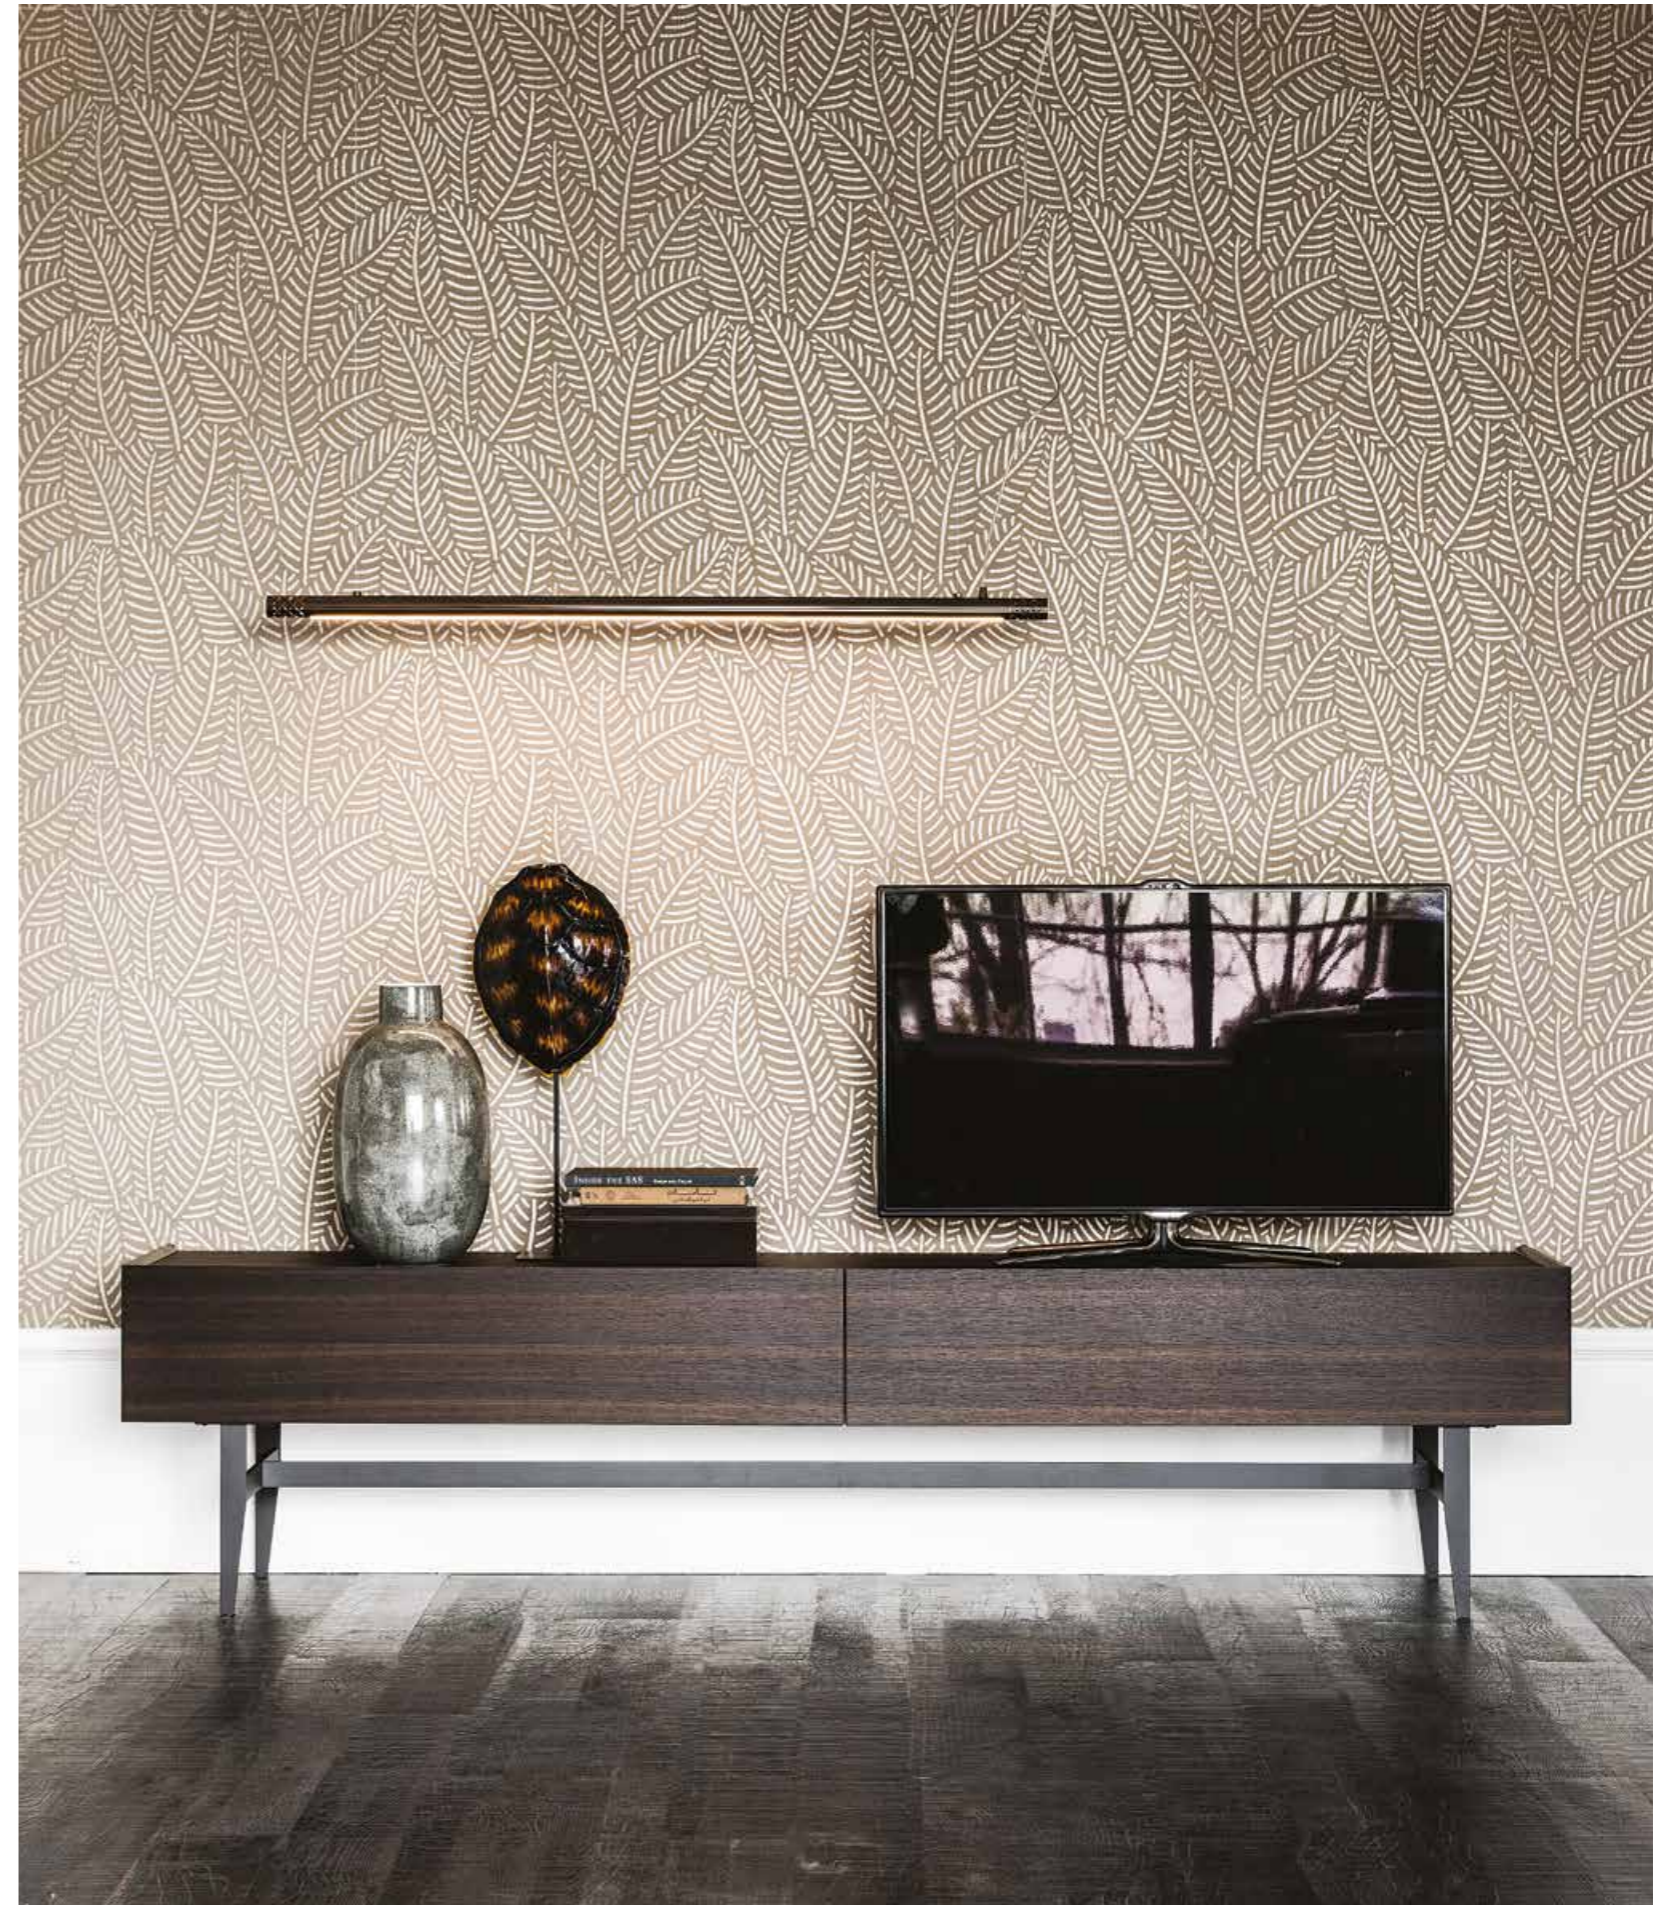

Sideboard/console/ TV stand with 2 drawers in Canaletto walnut or burned oak. Top in moka painted frosted extra clear glass. Graphite embossed lacquered steel base. A1 and A2 versions with lower shelf in Canaletto walnut or burned oak.