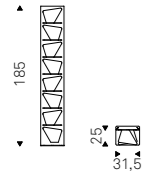

Trap

Giorgio Cattelan | 2020

Libreria da parete in acciaio verniciato goffrato titanio o bronzo.

Wall bookcase in titanium or bronze embossed lacquered steel.

◀ TRAP bookcases in titanium
▶ TRAP bookcases in bronze -
KUBO pouf in leather 50 tortora