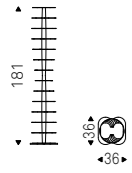

Dna

Studio Dainelli | 2008

Libreria a 13 ripiani fissi in acciaio verniciato bianco, nero o goffrato titanio.

Bookcase with 13 shelves in white, black painted or titanium embossed steel.

DNA bookcase in white - DADOX
pouf in polished stainless steel