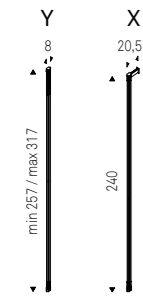

Freeway

Giorgio Cattelan | 2020

Libreria componibile con fissaggio a muro (X) o a soffitto (Y).
Montanti, reggipiani e ripiani in acciaio verniciato goffrato
titanio o bronzo. Contenitori in legno verniciato goffrato
titanio o bronzo e vetro fumé.

Modular wal (X) or ceiling-hanging (Y) bookcase. Brackets,
pillars and shelves in titanium or bronze embossed
lacquered steel. Containers in titanium or bronze embossed
lacquered wood and fumé glass.